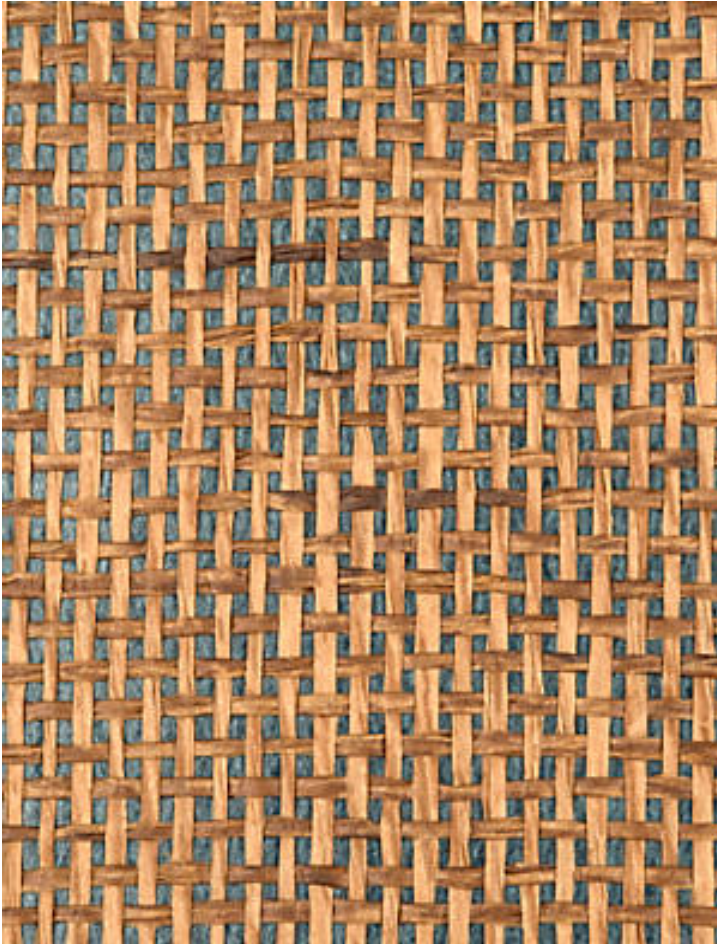

WOODLAND WEAVE

BLUE • WTW 0429 WOOD

Paperweaves from the Organic Wall Surfaces 2 Collection by Scalamandré

APPROX. MATERIAL WIDTH	36" / 91.44 cm
APPROX. REPEAT ..	HORIZONTAL 0" / 0 cm VERTICAL 0" / 0 cm
MATCH	RANDOM
CONTENT	PAPERWEAVE ON PAPER TRIMMED
PERFORMANCE / ..	FLAME RETARDANT (FR) CONTRACT
FIRECODE	CLASS A
CLEANABILITY	NOT WASHABLE
MADE IN	SOUTH KOREA
STOCKED IN	SUPPLIERS WAREHOUSE USA
DESIGN	TEXTURE
SCALE	PLAIN / SOLID

DETAIL IMAGE