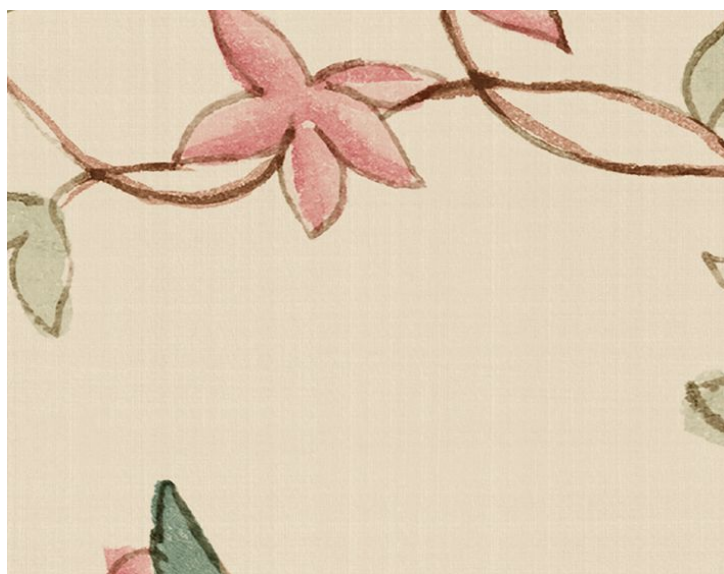

CLARA - MURAL

COLORFUL • WSB 0398 CLARA

Murals / Panels, Printed Wallcoverings from the Tidlosa Collection by Sandberg

APPROX. MATERIAL WIDTH 19.68" / 49.99 cm
APPROX. REPEAT .. HORIZONTAL 0" / 0 cm
VERTICAL 0" / 0 cm
MATCH HALF DROP
CONTENT PAPER / NON-WOVEN
TRIMMED
ALL MURALS ARE CUSTOM SIZE
CONTACT CUSTOMER SERVICE
FIRECODE EURO CLASS B-S1, D0
CLEANABILITY WASHABLE
MADE IN SWEDEN
STOCKED IN..... SUPPLIERS WAREHOUSE EUROPE
DESIGN BOTANICAL / FOLIAGE
FLORAL
SCALE MEDIUM

DESIGN INSPIRATION

A romantic floral pattern from the 19th century with a pleasing hand-painted expression in harmonious colors. Soft in its appearance and with a vintage feel. Clara, Colorful, has flowers in soft blue, pink, and lilac and green leaves on a beige clay background.