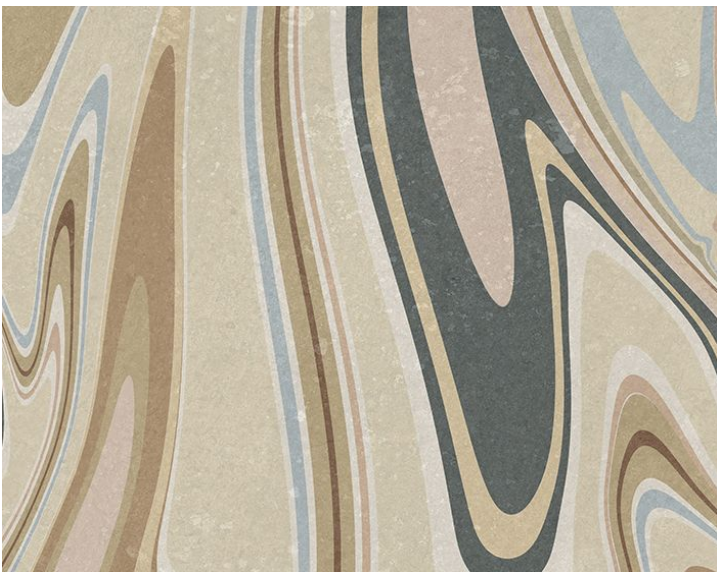

KLINT - MURAL

CLAY • WSB 0348 KLINT

Murals / Panels, Printed Wallcoverings from the Mons Klint Collection by Sandberg

APPROX. MATERIAL WIDTH 19.68" / 49.99 cm
MATCH STRAIGHT
CONTENT PAPER / NON-WOVEN
TRIMMED
ALL MURALS ARE CUSTOM SIZE
CONTACT CUSTOMER SERVICE
FIRECODE EURO CLASS B-S1, D0
CLEANABILITY WASHABLE
MADE IN SWEDEN
STOCKED IN SUPPLIERS WAREHOUSE EUROPE
DESIGN ABSTRACT
SCALE LARGE

DESIGN INSPIRATION

Each layer of the rock reflects an era and creates a contemporary feel with elements of the 60s retro style, making it an exclamation mark on the wall with a meditative, calming impression. Klint Clay has warm hues of beige, brown, and blue.