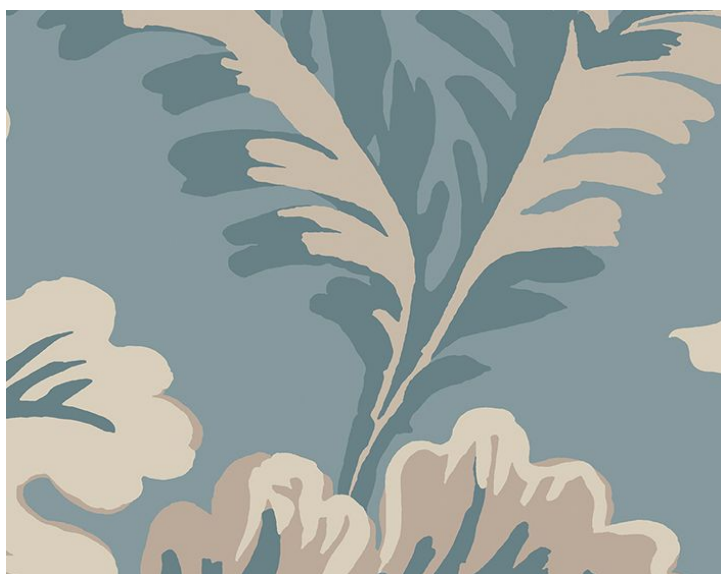

DAPHNE

MISTY BLUE • WSB 0239 DAPHNE

Printed Wallcoverings from the Le Village Collection by Sandberg

APPROX. MATERIAL WIDTH	20.86" / 52.98 cm
APPROX. REPEAT ..	HORIZONTAL 20.86" / 52.98 cm VERTICAL 23.62" / 59.99 cm
MATCH	STRAIGHT
CONTENT	PAPER / NON-WOVEN TRIMMED COVERS AREA OF: 57.2 SQ FT
FIRECODE	EURO CLASS B-S1, D0
CLEANABILITY	WASHABLE
MADE IN	SWEDEN
STOCKED IN	SUPPLIERS WAREHOUSE EUROPE
DESIGN	BOTANICAL / FOLIAGE FLORAL
SCALE	LARGE

DESIGN INSPIRATION

This whimsical design was based on an original Parisian Domino wallpaper from the late 19th century. Stylized fruit, flowers and foliage form a joyous tangle of color and pattern that will lift the mood of any room it's in. This Daphne wallpaper has the colorway misty blue.