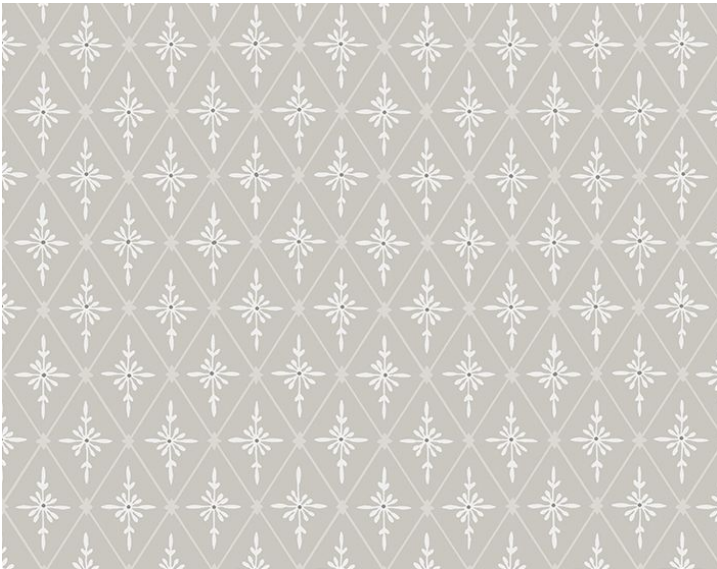

# EINAR

GREY • WSB 0031 0702

Printed Wallcoverings from the Villa Dalara 2 Collection by Sandberg

APPROX. MATERIAL WIDTH 20.8" / 52.83 cm  
APPROX. REPEAT .. HORIZONTAL 1" / 2.54 cm  
VERTICAL 1.5" / 3.81 cm  
MATCH ..... STRAIGHT  
CONTENT ..... PAPER / NON-WOVEN  
TRIMMED  
COVERS AREA OF: 57.2 SQ FT  
FIRECODE ..... EURO CLASS B-S1, D0  
CLEANABILITY .... WASHABLE  
MADE IN ..... SWEDEN  
STOCKED IN ..... SUPPLIERS WAREHOUSE EUROPE  
DESIGN ..... DIAMOND / OGEE  
SMALL SCALE  
SCALE ..... SMALL

#### DESIGN INSPIRATION

Einar Grey is a petite diamond pattern suitable for any room in the house. A deep, warm grey with a hint of black. Design: Johanna Vestlin

DETAIL IMAGE