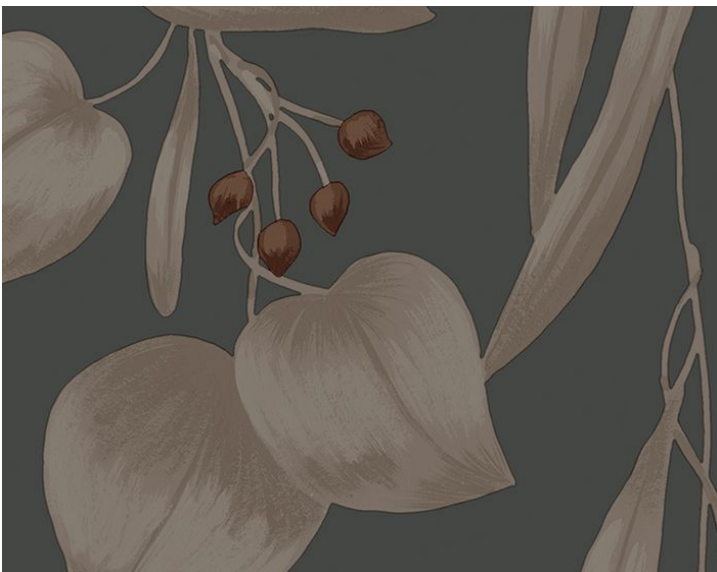

## INDIGO BLUE • WSB 0017 S101

Printed Wallcoverings from the Jordnara Collection by Sandberg

APPROX. MATERIAL WIDTH 20.86" / 52.98 cm  
APPROX. REPEAT .. HORIZONTAL 20.86" / 52.98 cm  
VERTICAL 20.86" / 52.98 cm  
MATCH ..... HALF DROP  
CONTENT ..... PAPER / NON-WOVEN  
TRIMMED  
COVERS AREA OF 57.2 SQ. FT.  
FIRECODE ..... EURO CLASS B-S1, D0  
CLEANABILITY .... WASHABLE  
MADE IN ..... SWEDEN  
STOCKED IN ..... SUPPLIERS WAREHOUSE EUROPE  
DESIGN ..... FLORAL  
SCALE ..... MEDIUM

### DESIGN INSPIRATION

Along Amstel's beautiful riverwalk in Amsterdam, beautiful willow trees bend and wind towards the waters. A pattern with a soft appearance in Indigo Blue.

DETAIL IMAGE