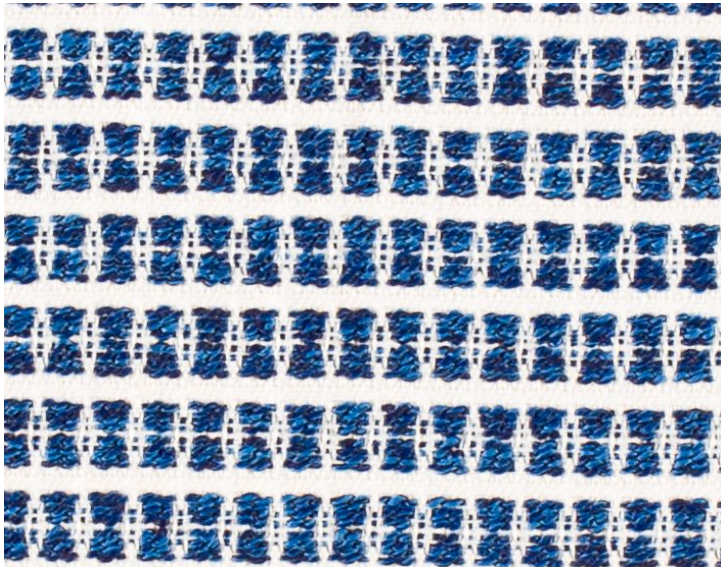

# DIONIS BEACH

INDIGO • WR 0001 2474

Jacquards / Wovens from the Elements - Indoor/outdoor Collection by Old World Weavers

DETAIL IMAGE

APPROX. MATERIAL WIDTH 54.5" / 138.43 cm  
APPROX. REPEAT .. HORIZONTAL .25" / 0.64 cm  
VERTICAL 0.5" / 1.27 cm  
MATCH ..... STRAIGHT  
CONTENT ..... 100% SOLUTION DYED POLYOLEFIN BELLA DURA  
SUGGESTED USE .. HEAVY DUTY UPHOLSTERY  
PERFORMANCE / .. FLAME RETARDANT (FR)  
CONTRACT HEAVY DUTY ABRASION  
INDOOR / OUTDOOR  
ABRASION ..... 50,000 WYZENBEEK  
FIRECODE ..... CLASS I, CAL 117  
UFAC AND NFPA 260  
MADE IN ..... U.S.A.  
STOCKED IN..... SCALAMANDRE WAREHOUSE U.S.A.  
DESIGN ..... SMALL SCALE  
STRIPE  
SCALE ..... SMALL