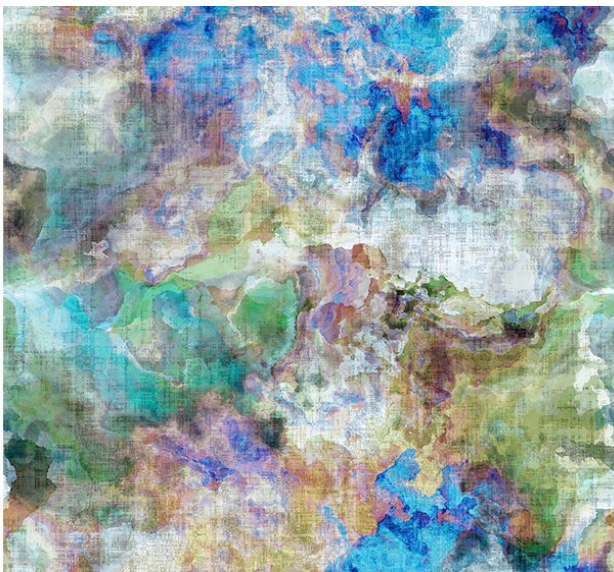

## COAST • WNM 1011 IMPR

Printed Grasscloths from the Modern Galaxy Collection by Nicolette Mayer

APPROX. MATERIAL WIDTH 34" / 86.36 cm  
APPROX. REPEAT .. HORIZONTAL 34" / 86.36 cm  
VERTICAL 34" / 86.36 cm  
MATCH ..... STRAIGHT  
CONTENT ..... METALLIC GRASSCLOTH ON PAPER  
TRIMMED  
FIRECODE ..... CLASS A  
CLEANABILITY .... STRIPPABLE, SPONGEABLE  
MADE IN ..... U.S.A.  
STOCKED IN..... SUPPLIERS WAREHOUSE USA  
DESIGN ..... ABSTRACT  
TEXTURE  
SCALE ..... LARGE