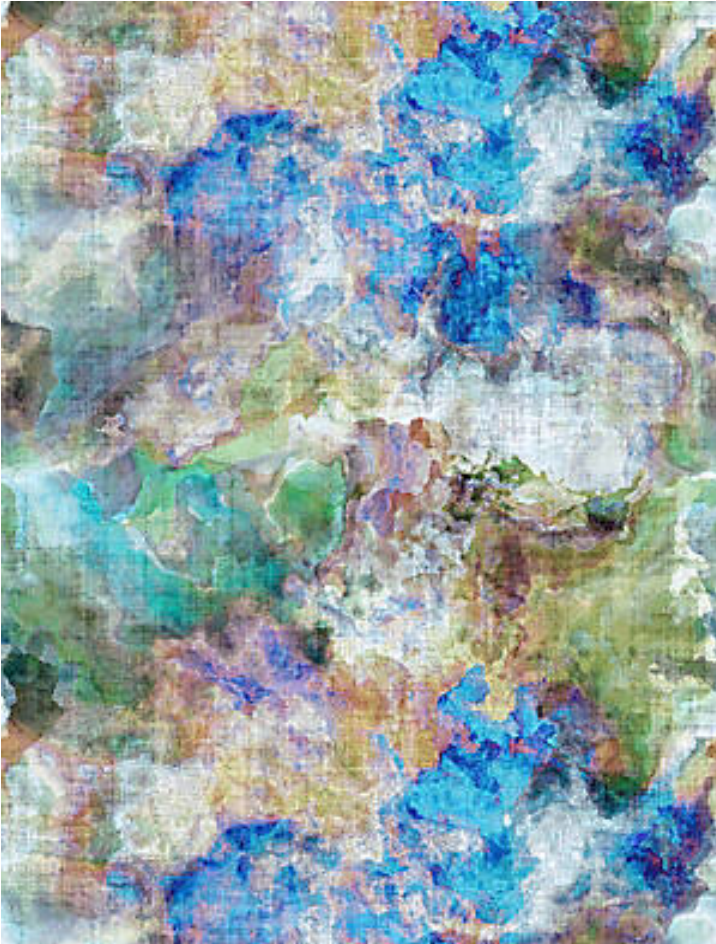

## COAST • WNM 1011 IMPR

Printed Grasscloths from the Modern Galaxy Collection by Nicolette Mayer

APPROX. MATERIAL WIDTH 34" / 86.36 cm  
APPROX. REPEAT .. HORIZONTAL 34" / 86.36 cm  
VERTICAL 34" / 86.36 cm  
MATCH ..... STRAIGHT  
CONTENT ..... METALLIC GRASSCLOTH ON PAPER  
TRIMMED  
FIRECODE ..... CLASS A  
CLEANABILITY .... STRIPPABLE, SPONGEABLE  
MADE IN ..... U.S.A.  
STOCKED IN..... SUPPLIERS WAREHOUSE USA  
DESIGN ..... ABSTRACT  
TEXTURE  
SCALE ..... LARGE

DETAIL IMAGE