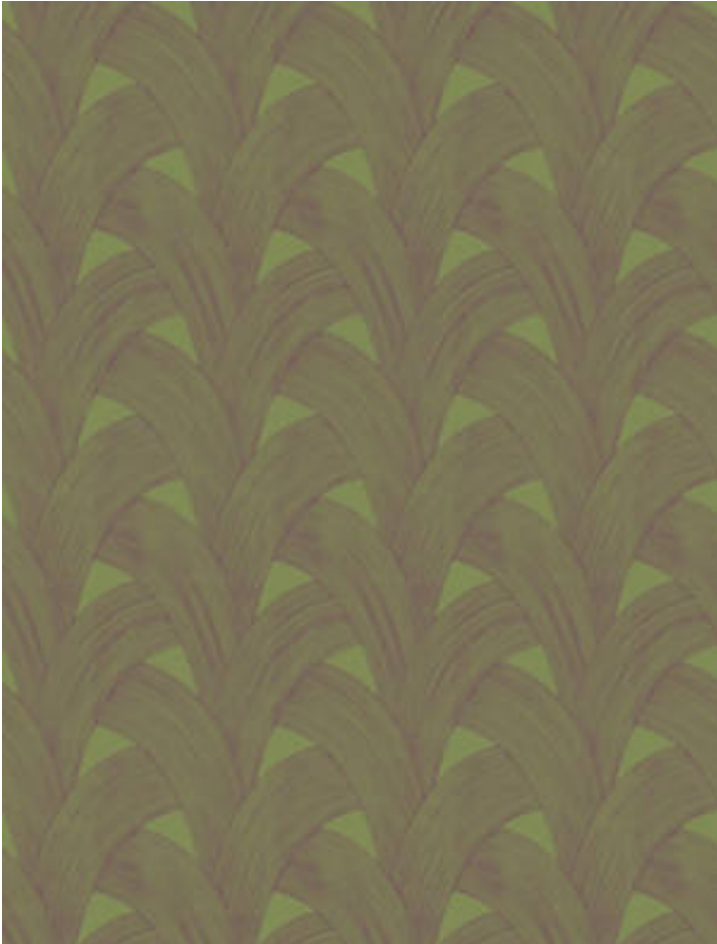

FONTAINE - METALIZED

VIOLET LIME • WJ2 0024 7024

Printed Wallcoverings from the Forma Collection by Jannelli & Volpi

APPROX. MATERIAL WIDTH 35.43" / 89.99 cm
APPROX. REPEAT .. HORIZONTAL 35.43" / 89.99 cm
VERTICAL 16.54" / 42.01 cm
MATCH STRAIGHT
CONTENT METALIZED FIBERS ON NON-WOVEN / PAPER
TRIMMED
COVERS AREA OF: 8.85 SQ FT
PERFORMANCE / .. FLAME RETARDANT (FR)
CONTRACT
FIRECODE EURO CLASS B-S1, D0
CLEANABILITY STRIPPABLE, WASHABLE
MADE IN ITALY
STOCKED IN SUPPLIERS WAREHOUSE ITALY
DESIGN ABSTRACT
GRAPHIC
SCALE MEDIUM

DESIGN INSPIRATION

The abstract wallpaper shows wave-like, geometric shapes that are raised, creating a luxurious feel.

DETAIL IMAGE