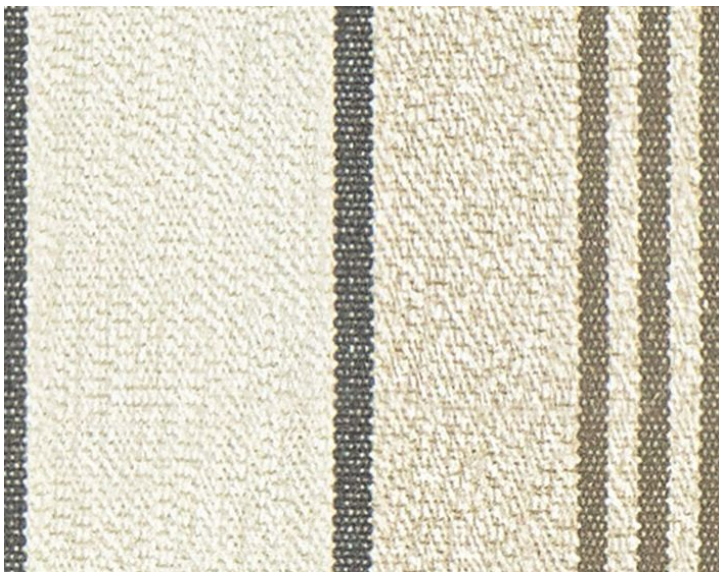

ARLO STRIPE

DUNE • WHN 0001 WP88597D

Printed Wallcoverings from the Color Pop Collection by Hinson

APPROX. MATERIAL WIDTH 27" / 68.58 cm
APPROX. REPEAT .. HORIZONTAL 9" / 22.86 cm
VERTICAL 0" / 0 cm
MATCH STRAIGHT
CONTENT PAPER / NON-WOVEN
TRIMMED
COVERS AREA OF: 54 SQ.FT.
PERFORMANCE / .. FLAME RETARDANT (FR)
CONTRACT
FIRECODE ASTM E84-21A
CLEANABILITY WIPEABLE
MADE IN U.S.A.
STOCKED IN. SCALAMANDRE WAREHOUSE U.S.A.
DESIGN STRIPE
SCALE MEDIUM

DESIGN INSPIRATION

With its trompe l'oeil textured detailing, Arlo Stripe creates the look of wall upholstery on easy-to-apply non-woven paper. Add subtle dimension to your space with this effortless, multi-width stripe.