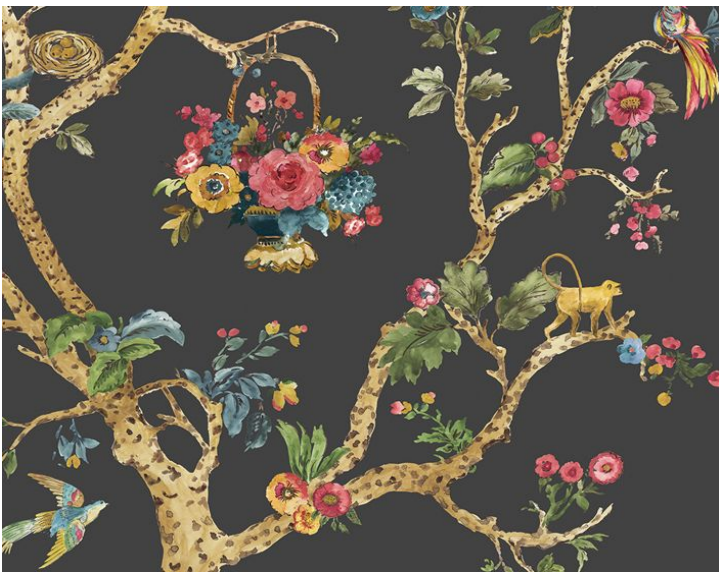

ANTHOLOGY TREE OF LIFE - MURAL

ONYX • SC 1700 ANTH

Murals / Panels, Printed Wallcoverings from the Daisy Bennett Anthology Resource Collection by Scalamandré

APPROX. MATERIAL WIDTH 27" / 68.58 cm
APPROX. REPEAT .. HORIZONTAL 81" / 205.74 cm
VERTICAL 120" / 304.80 cm
MATCH STRAIGHT
CONTENT PAPER/NON-WOVEN
TRIMMED
COVERS AREA OF: 120" H X 81" W
CLEANABILITY WASHABLE, STRIPPABLE
MADE IN U.S.A.
STOCKED IN..... SUPPLIERS WAREHOUSE U.S.A.
DESIGN BIRD / ANIMAL
CHINOISERIE
FLORAL
JACOBAN / TREE OF LIFE
SCENIC
SCALE EXTRA LARGE

DESIGN INSPIRATION

Anthology Tree of Life is a bohemian mural that depicts an eclectic mix of animals and colorful florals. This contemporary and illustrative mural is made to repeat.

DETAIL IMAGE