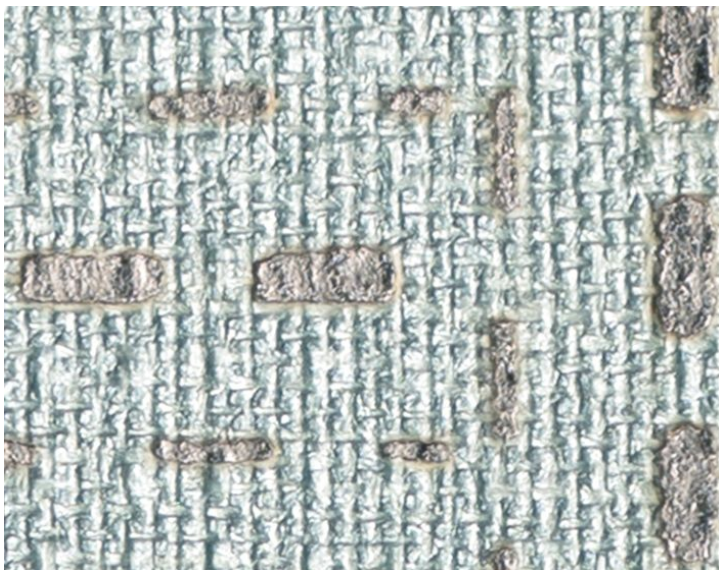

CHECKMATE WALLCOVERING

SILVER SKY • SC 0004 WP88529

Textile Wallcoverings, Specialities / Metallics from the Ashley Stark Wallcovering Collection by Ashley Stark Home

APPROX. MATERIAL WIDTH	54" / 137.16 cm WIDE WIDTH
APPROX. REPEAT ..	HORIZONTAL 5.4" / 13.72 cm VERTICAL 5.4" / 13.72 cm
MATCH	STRAIGHT
CONTENT	100% LINEN
FINISH.....	STAIN REPELLENT TRIMMED
PERFORMANCE / .. CONTRACT	FLAME RETARDANT (FR) WIDE WIDTH FR
FIRECODE	ASTM E84-16 CLASS A
CLEANABILITY	NOT WASHABLE
MADE IN	NETHERLANDS
STOCKED IN	SUPPLIERS WAREHOUSE EUROPE
DESIGN	GEOMETRIC PLAID / CHECK
SCALE	SMALL

DESIGN INSPIRATION

Illuminate your space with the natural beauty of linen. Crafted in the ancient European tradition—but with modern manufacturing techniques—these wallcoverings are classic with a modern twist, adding an extra layer of textural warmth that will bring your walls to life.