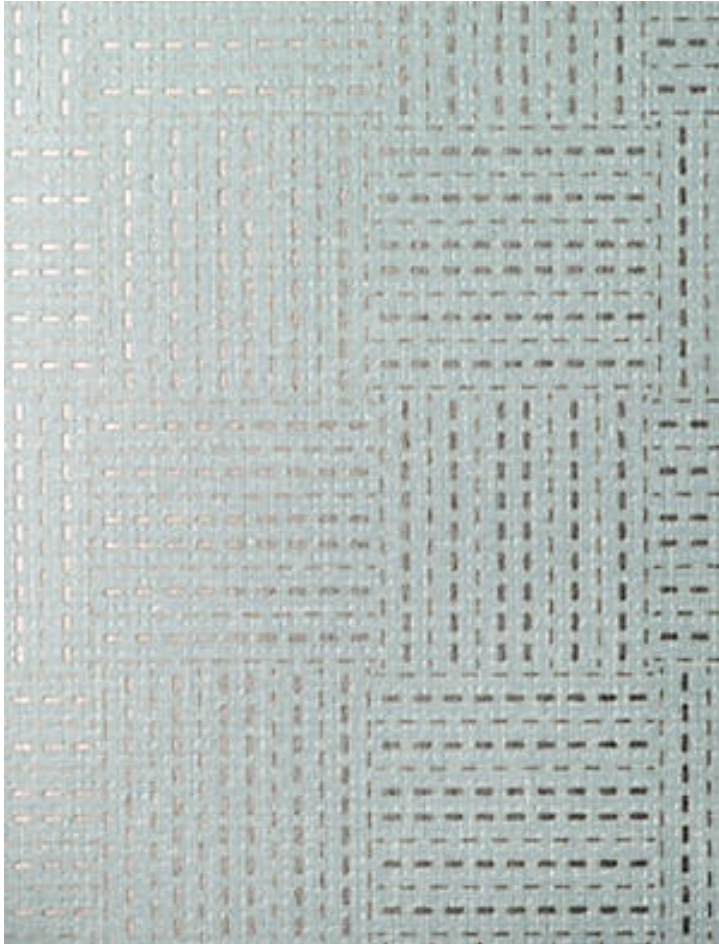

CHECKMATE WALLCOVERING

SILVER SKY • SC 0004 WP88529

Textile Wallcoverings, Specialities / Metallics from the Ashley Stark Wallcovering Collection by Ashley Stark Home

APPROX. MATERIAL WIDTH	54" / 137.16 cm WIDE WIDTH
APPROX. REPEAT ..	HORIZONTAL 5.4" / 13.72 cm VERTICAL 5.4" / 13.72 cm
MATCH	STRAIGHT
CONTENT	100% LINEN
FINISH.....	STAIN REPELLENT TRIMMED
PERFORMANCE / .. CONTRACT	FLAME RETARDANT (FR) WIDE WIDTH FR
FIRECODE	ASTM E84-16 CLASS A
CLEANABILITY	NOT WASHABLE
MADE IN	NETHERLANDS
STOCKED IN	SUPPLIERS WAREHOUSE EUROPE
DESIGN	GEOMETRIC PLAID / CHECK
SCALE	SMALL

DESIGN INSPIRATION

Illuminate your space with the natural beauty of linen. Crafted in the ancient European tradition—but with modern manufacturing techniques—these wallcoverings are classic with a modern twist, adding an extra layer of textural warmth that will bring your walls to life.