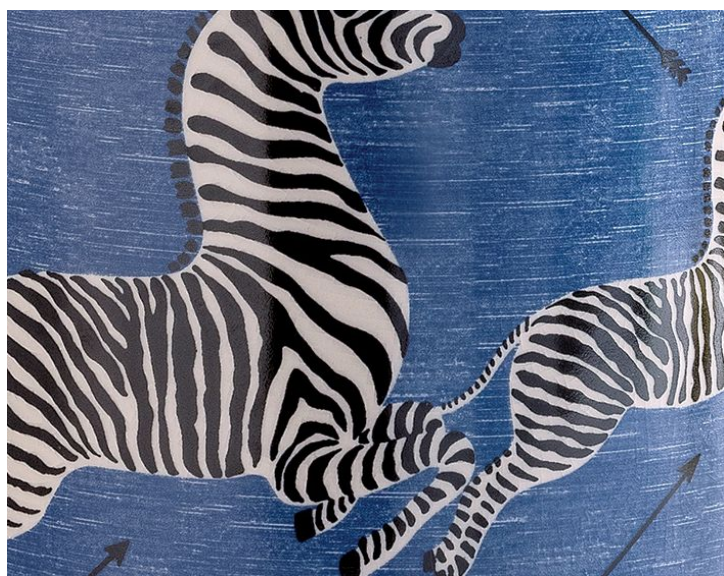

ZEBRAS ICE BUCKET

DENIM • SC 0004 ACBS393A

Vases / Jars / Planters from the Scalamandré Maison Collection by Port 68

CONTENT 100% PORCELAIN
10.5" X 6.5"
STOCKED IN..... SUPPLIERS WAREHOUSE U.S.A.
DESIGN BIRD / ANIMAL

DETAIL IMAGE