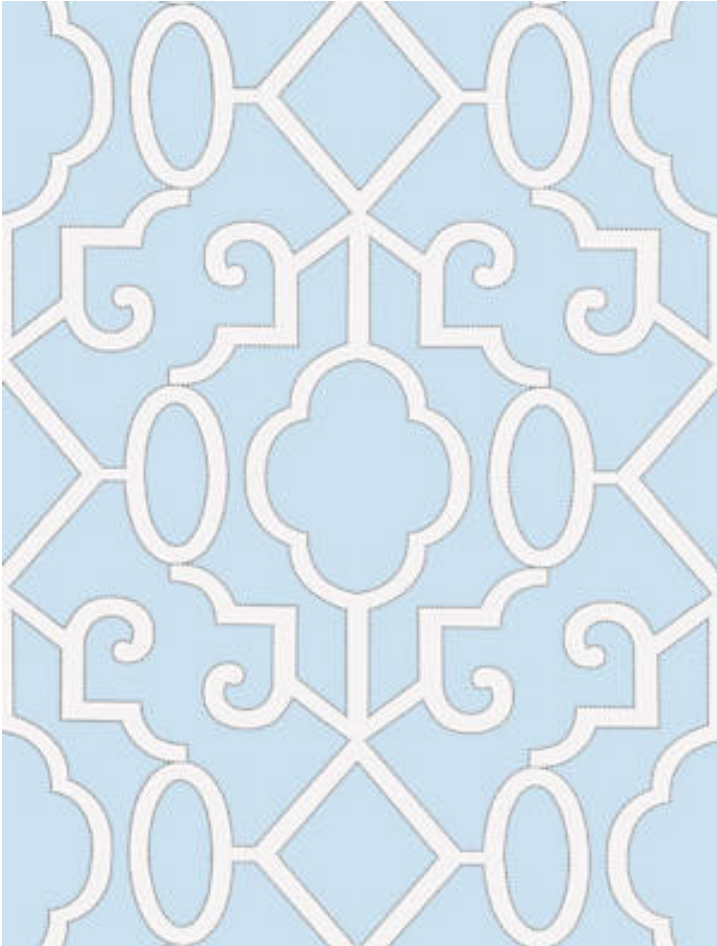

MING FRETWORK WALLPAPER

CLOUD • SC 0003 WP88356

Printed Wallcoverings from the Oriana Collection by Scalamandré

APPROX. MATERIAL WIDTH 25.5" / 64.77 cm
APPROX. REPEAT .. HORIZONTAL 25.5" / 64.77 cm
VERTICAL 25.25" / 64.14 cm
CONTENT 100% VINYL COATED PAPER
UNTRIMMED
ROTARY SCREEN PRINTED
MADE IN U.S.A.
STOCKED IN..... SCALAMANDRE WAREHOUSE U.S.A.
DESIGN CHINOISERIE
FRETWORK / LATTICE
SCALE LARGE

DESIGN INSPIRATION

Inspired by classic English fretwork or lattice patterns, this lovely screen printed wallpaper coordinates with Scalamandré's Ming Fretwork fabric. Its elegantly simple ornamental design is subtly highlighted with dotted line work. Interpreted in an array of tranquil hues and metallic inks, it is perfect for adding a garden-inspired look to a classic or modern room.