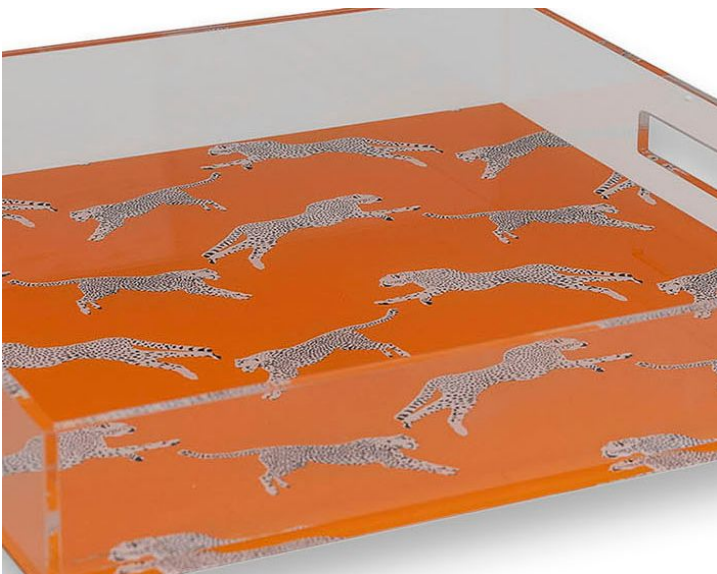

# LEAPING CHEETAH ACRYLIC TRAY

CLEMENTINE • SC 0003 ACGS446

Decorative Trays / Plates from the Scalamandré Maison Collection by Port 68

STOCKED IN . . . . . SUPPLIERS WAREHOUSE U.S.A.

DESIGN . . . . . BIRD / ANIMAL

#### DESIGN INSPIRATION

Leaping Cheetah featuring cheetahs frolicking against a backdrop of saturated color. From a children's room to a townhouse, this pattern is graphic, fun and ever so bold with a nod toward high fashion. The acrylic trays are available in Bubblegum pink, clementine orange and teal green. Scaled for use on the vanity, upholstered ottoman or kitchen island, they make a fun accent to your decor and entertaining! Measurements: 2.5"H x 15"W x 15"D. Materials: acrylic. Shipping: ground shipping item.