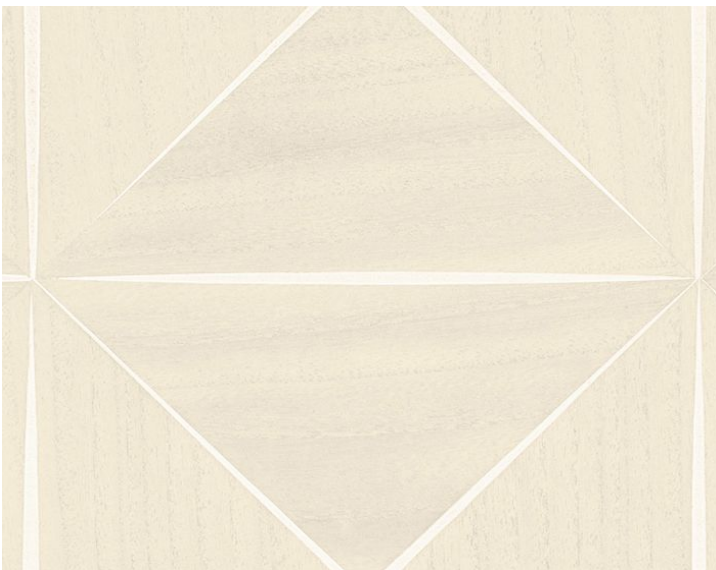

BALLAD

BIRCH • SC 0001 WP88551

Specialities / Metallics from the Rhythm & Line 2 - Inlaid Wallcovering Collection by Scalamandré

APPROX. MATERIAL WIDTH	36" / 91.44 cm
APPROX. REPEAT ..	HORIZONTAL 9" / 22.86 cm VERTICAL 9" / 22.86 cm
MATCH	STRAIGHT
CONTENT	100% WOOD VENEER
FINISH.....	LASER CUT UNTRIMMED
FIRECODE.....	ASTM E-84 CLASS A (ADHERED)
CLEANABILITY	VACUUM-CLEAN
MADE IN	CHINA
STOCKED IN.....	SUPPLIERS WAREHOUSE U.S.A.
DESIGN	DIAMOND / OGEE FRETWORK / LATTICE GEOMETRIC
SCALE	MEDIUM

DESIGN INSPIRATION

Ballad creates complexity from simplistic shapes with its square and triangle inlay. This expansive geometric pattern is thoughtfully presented in a selection of eight timeless colorways, ensuring it harmonizes with any space.