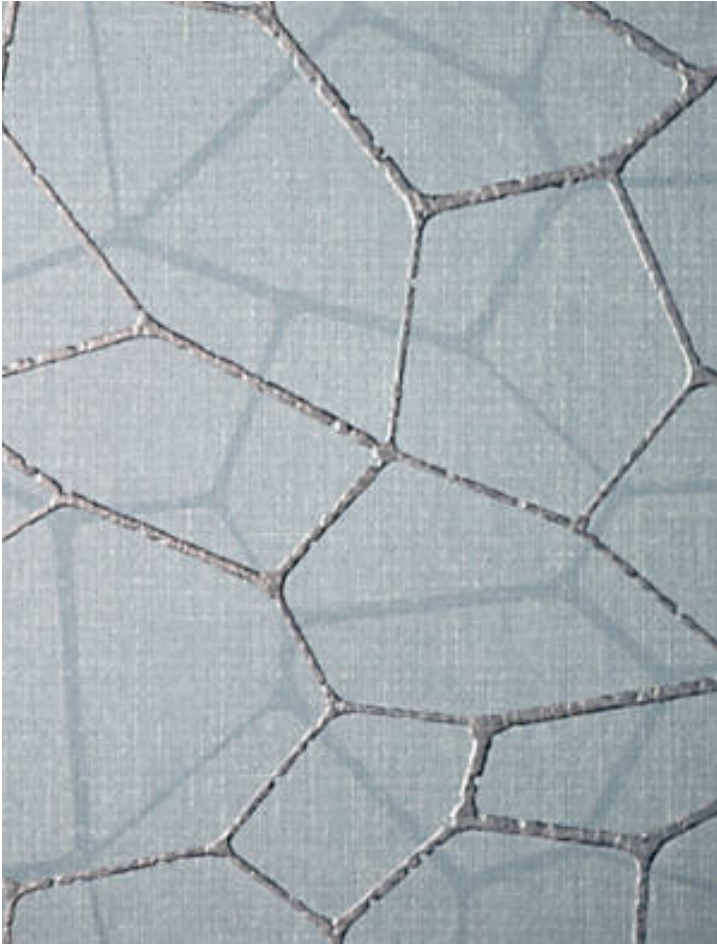

LATTICE WALLCOVERING

SILVER SKY • SC 0001 WP88542

Textile Wallcoverings, Specialities / Metallics from the Ashley Stark Wallcovering Collection by Ashley Stark Home

APPROX. MATERIAL WIDTH	54" / 137.16 cm WIDE WIDTH
APPROX. REPEAT ..	HORIZONTAL 53.9" / 136.91 cm VERTICAL 25.2" / 64.01 cm
MATCH	STRAIGHT
CONTENT	100% LINEN
FINISH.....	STAIN REPELLENT TRIMMED
PERFORMANCE / ..	FLAME RETARDANT (FR) CONTRACT WIDE WIDTH FR
FIRECODE	ASTM E84-16 CLASS A
CLEANABILITY	NOT WASHABLE
MADE IN	NETHERLANDS
STOCKED IN.....	SUPPLIERS WAREHOUSE EUROPE
DESIGN	ABSTRACT GEOMETRIC
SCALE	MEDIUM

DESIGN INSPIRATION

Illuminate your space with the natural beauty of linen. Crafted in the ancient European tradition—but with modern manufacturing techniques—these wallcoverings are classic with a modern twist, adding an extra layer of textural warmth that will bring your walls to life.