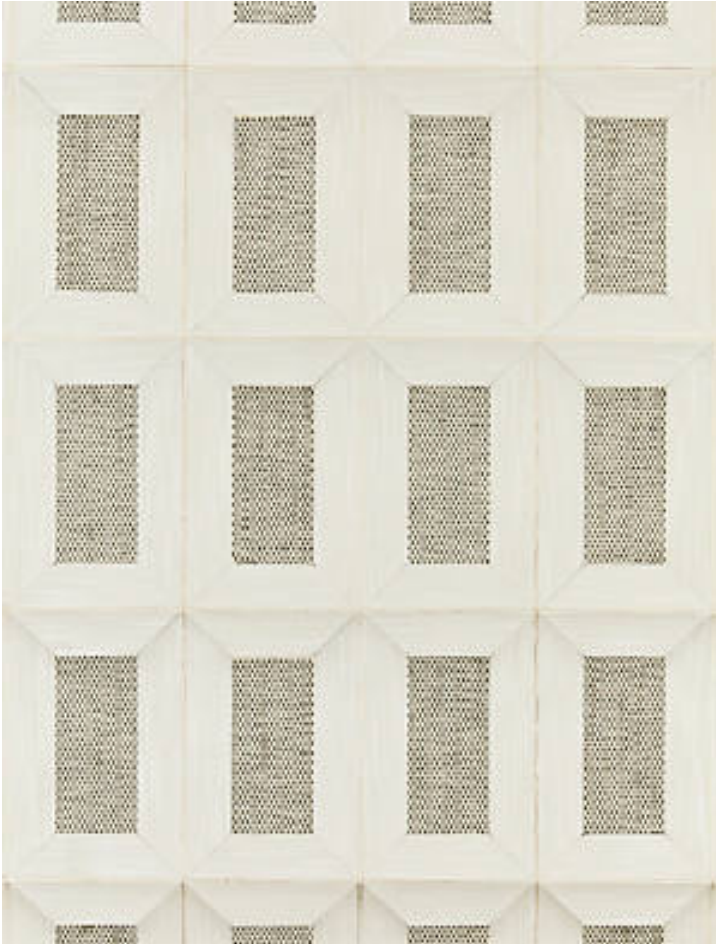

# LIBRO - WOVEN

WINTER • SC 0001 WP88474

Grasscloths, Specialities / Metallics from the Rhythm & Line - Inlaid Wallcovering Collection by Scalamandre

APPROX. MATERIAL WIDTH 36" / 91.44 cm  
APPROX. REPEAT .. HORIZONTAL 6" / 15.24 cm  
VERTICAL 9.4" / 23.88 cm  
MATCH ..... STRAIGHT  
CONTENT ..... 50% YARN 50% PAPERWEAVE  
UNTRIMMED  
FIRECODE ..... ASTM E84-CLASS A (ADHERED)  
CLEANABILITY .... VACUUM-CLEAN  
MADE IN ..... CHINA  
STOCKED IN..... SUPPLIERS WAREHOUSE U.S.A.  
DESIGN ..... GEOMETRIC  
PLAID / CHECK  
SCALE ..... MEDIUM

#### DESIGN INSPIRATION

The rectangular pattern of Libro - Woven comes to life through multiple surfaces inlaid together. Metallic grasscloth is bordered by a warped wallcovering, which features fine yarns adhered to a backing for a sleek linear effect. Inlaid against metallic, this wallcovering is both subtle and grand at the same time. Libro - Woven is also available in a wood veneer version.