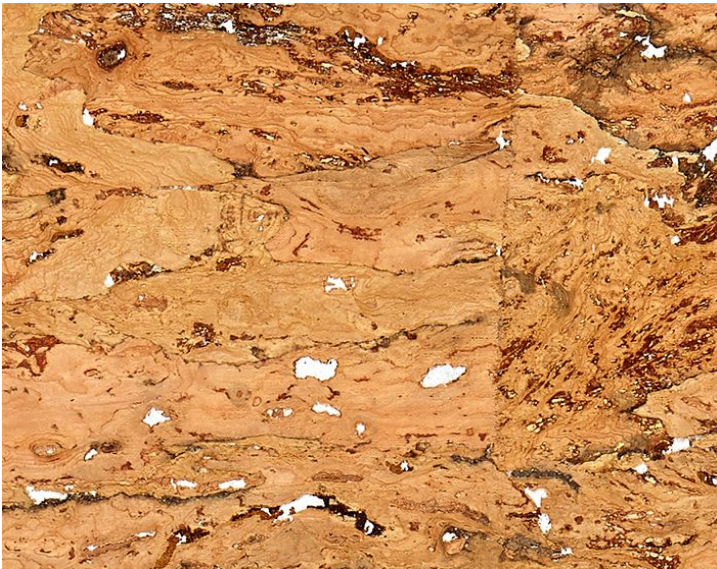

## CORK GLIMMER

NATURAL & SILVER • SC 0001 WP88345

Specialities / Metallics from the Natural Textures Collection by Scalamandré

APPROX. MATERIAL WIDTH 36" / 91.44 cm  
CONTENT . . . . . 100% PAPERBACKED CORK  
TRIMMED  
HANDWOVEN - VARIATIONS INHERENT  
PANEL EFFECT CHARACTERISTIC  
MADE IN . . . . . SOUTH KOREA  
DESIGN . . . . . TEXTURE  
SCALE . . . . . PLAIN / SOLID