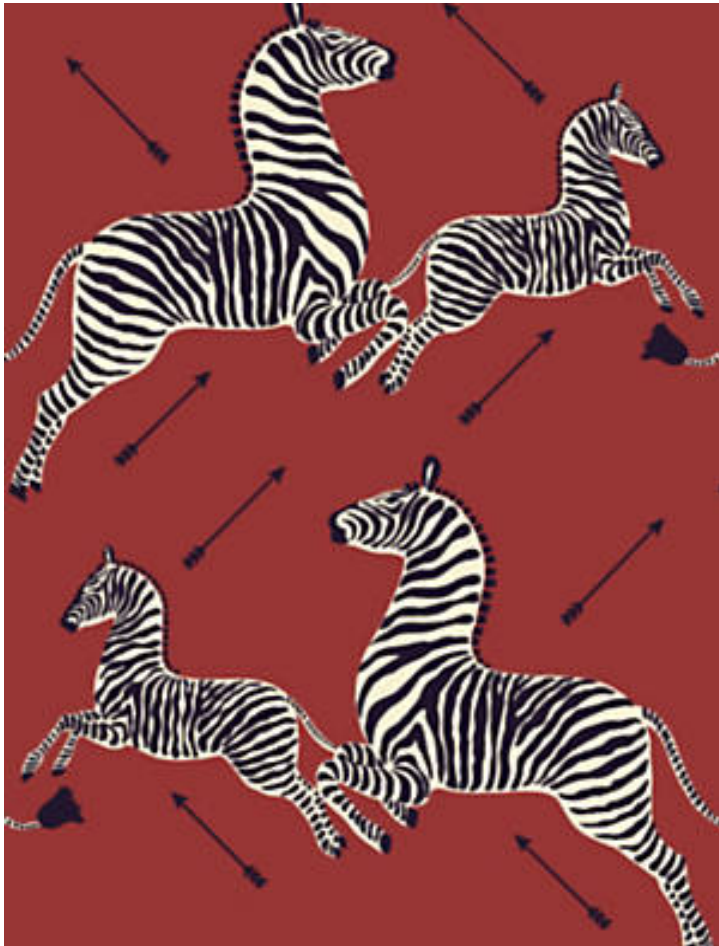

ZEBRAS - WALLPAPER - TRIMMED

MASAI RED • SC 0001 WP81388D

Printed Wallcoverings from the Zebras Collection by Scalamandré

APPROX. MATERIAL WIDTH 26" / 66.04 cm
APPROX. REPEAT .. HORIZONTAL 26" / 66.04 cm
VERTICAL 37.5" / 95.25 cm
MATCH STRAIGHT
CONTENT PAPER / NON-WOVEN
TRIMMED
COVERS AREA OF: 52 SQ.FT.
DIGITALLY PRINTED AT THE SCALAMANDRE
PRESS
FIRECODE ASTM E84-21
CLEANABILITY WIPEABLE
MADE IN U.S.A.
STOCKED IN SCALAMANDRE WAREHOUSE U.S.A.
DESIGN BIRD / ANIMAL
SCALE LARGE

DETAIL IMAGE