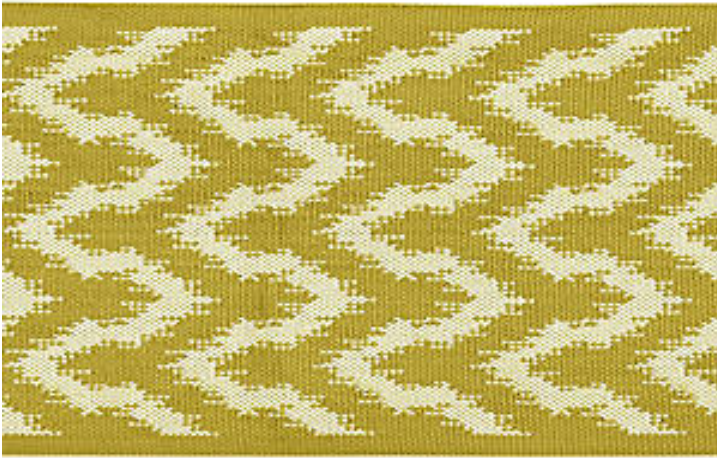

# SEYCHELLES TAPE

CITRON • SC 0001 T3309

Tapes from the Isola - Indoor/outdoor Collection by Scalamandr 

SHOWING 7" ACROSS

|                           |   |
|---------------------------|---|
| APPROX. MATERIAL WIDTH    | 3.5" / 8.89 cm  |
| APPROX. REPEAT ..         | VERTICAL .5" / 1.27 cm  |
| CONTENT .....             | 100% POLYOLEFIN   |
| FINISH.....               | WATER / STAIN REPELLENT AND ANTIMICROBIAL                       |
| SUGGESTED USE ..          | HEAVY DUTY MULTIPURPOSE   |
| PERFORMANCE / .. CONTRACT | FLAME RETARDANT (FR)<br>HEAVY DUTY ABRASION<br>INDOOR / OUTDOOR |
| ABRASION .....            | 50,000 WYZENBEEK  |
| FIRECODE .....            | CLASS I, CAL 117<br>UFAC AND NFPA 260                           |
| LIGHT FASTNESS ..         | MEETS OR EXCEEDS 1,500 HOURS                                    |
| MADE IN .....             | UNITED KINGDOM  |
| STOCKED IN.....           | SCALAMANDRE WAREHOUSE U.S.A.                                    |
| DESIGN .....              | IKAT  |

#### DESIGN INSPIRATION

This chevron pattern is drawn with a ikat-like effect that brings excitement and movement to the design. Seychelles Tape will pop when paired with solid white, but also layers well with bold, patterned fabrics.