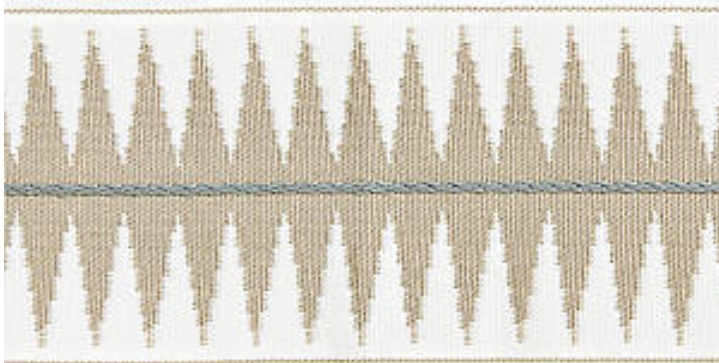

SOLEIL TAPE

LINEN • SC 0001 T3308

Tapes from the Isola - Indoor/outdoor Collection by Scalamandr 

SHOWING 7" ACROSS

APPROX. MATERIAL WIDTH	3.5" / 8.89 cm
APPROX. REPEAT ..	VERTICAL .5" / 1.27 cm
CONTENT	100% POLYOLEFIN
FINISH.....	WATER / STAIN REPELLENT AND ANTIMICROBIAL
SUGGESTED USE ..	HEAVY DUTY MULTIPURPOSE
PERFORMANCE / .. CONTRACT	FLAME RETARDANT (FR) HEAVY DUTY ABRASION INDOOR / OUTDOOR
ABRASION	50,000 WYZENBEEK
FIRECODE	CLASS I, CAL 117 UFAC AND NFPA 260
LIGHT FASTNESS ..	MEETS OR EXCEEDS 1,500 HOURS
MADE IN	UNITED KINGDOM
STOCKED IN.....	SCALAMANDRE WAREHOUSE U.S.A.
DESIGN	GEOMETRIC

DESIGN INSPIRATION

Soleil Tape brings a graphic, dramatic edge to curtains, pillows and bolsters. The geometric motif contrasts against a solid ground, and the raised center stripe adds a layer of color and texture to the bold tape.