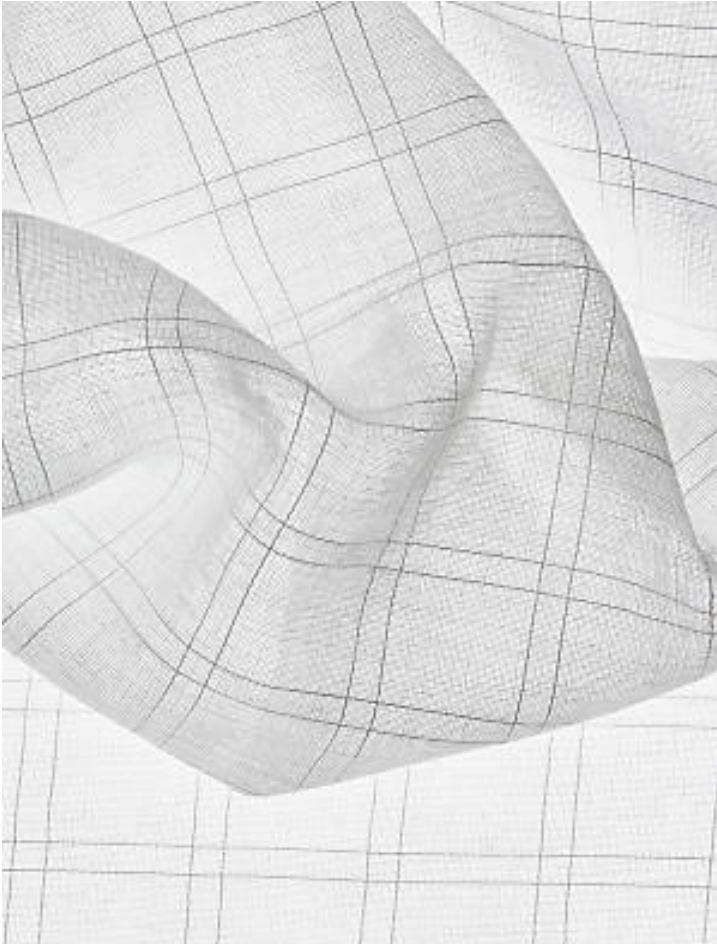

MILKY WAY SHEER

WHITE • SC 0001 27308

Sheers from the Altitude - Performance Sheers Collection by Scalamandré

APPROX. MATERIAL WIDTH 118" / 299.72 cm WIDE WIDTH
APPROX. REPEAT .. HORIZONTAL 1.875" / 4.76 cm
VERTICAL 2" / 5.08 cm
CONTENT 100% POLYESTER
DO NOT USE SOAP, BLEACH OR SOFTENERS
USE SYNTHETIC DETERGENTS
SUGGESTED USE .. LIGHT DUTY SHEER
PERFORMANCE / .. WIDE WIDTH FR
CONTRACT
FIRECODE NFPA 701
CLEANABILITY CLEAN WITH WATER TEMPERATURE ABOVE
100F
MADE IN CHINA
STOCKED IN. SUPPLIERS WAREHOUSE U.S.A.
DESIGN PLAID / CHECK
SCALE SMALL

DESIGN INSPIRATION

Textured, linen-like yarns create the windowpane grid of Milky Way Sheer. This linen-like double width sheer is shown railroaded.

DETAIL IMAGE