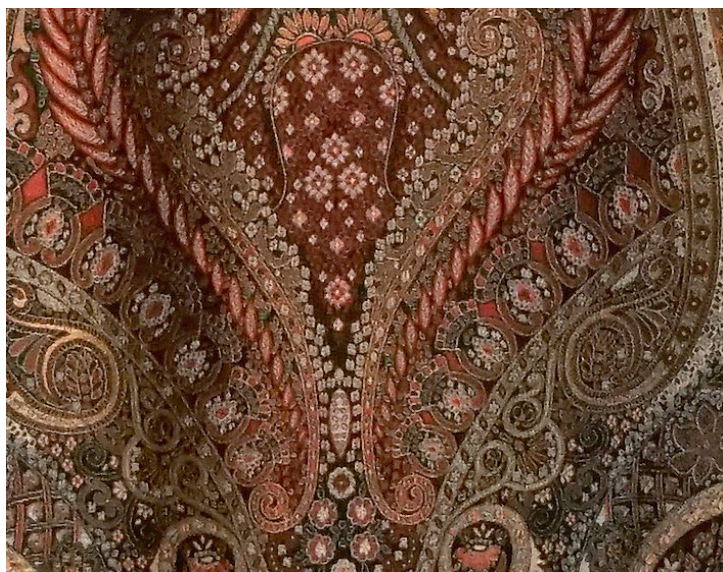

LIVONIA

BLACK MULTI • SB 0002 7811

Jacquards / Wovens from the Classics Collection by Old World Weavers

APPROX. MATERIAL WIDTH 55" / 139.70 cm
APPROX. REPEAT .. HORIZONTAL 18.25" / 46.36 cm
VERTICAL 45" / 114.30 cm
CONTENT 57% WOOL 43% SILK
SUGGESTED USE .. MEDIUM DUTY MULTIPURPOSE
MADE IN ITALY
STOCKED IN SCALAMANDRE WAREHOUSE U.S.A.
DESIGN PAISLEY
SCALE LARGE

DETAIL IMAGE