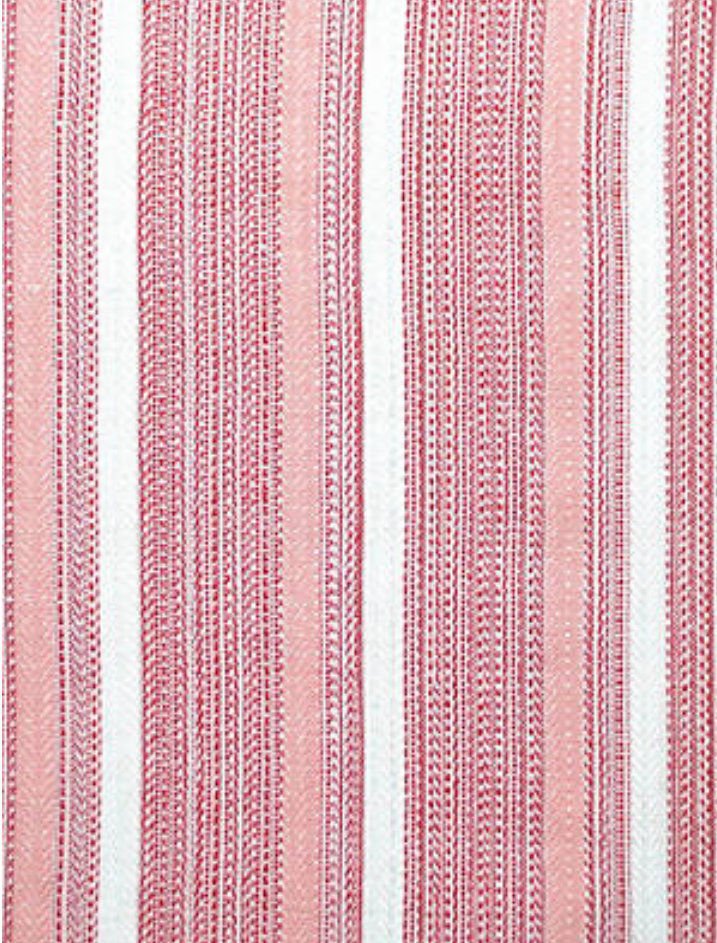

WINFIELD HALL

CORAL • PQ 0001 A400

Jacquards / Wovens by Old World Weavers

APPROX. MATERIAL WIDTH 54" / 137.16 cm
APPROX. REPEAT .. HORIZONTAL 1.25" / 3.18 cm
VERTICAL 0.25" / 0.64 cm
MATCH STRAIGHT
CONTENT 58% COTTON 42% JUTE
SUGGESTED USE .. MEDIUM DUTY MULTIPURPOSE
ABRASION 25,000 MARTINDALE
MADE IN INDIA
STOCKED IN SCALAMANDRE WAREHOUSE U.S.A.
DESIGN STRIPE
SCALE SMALL

DETAIL IMAGE