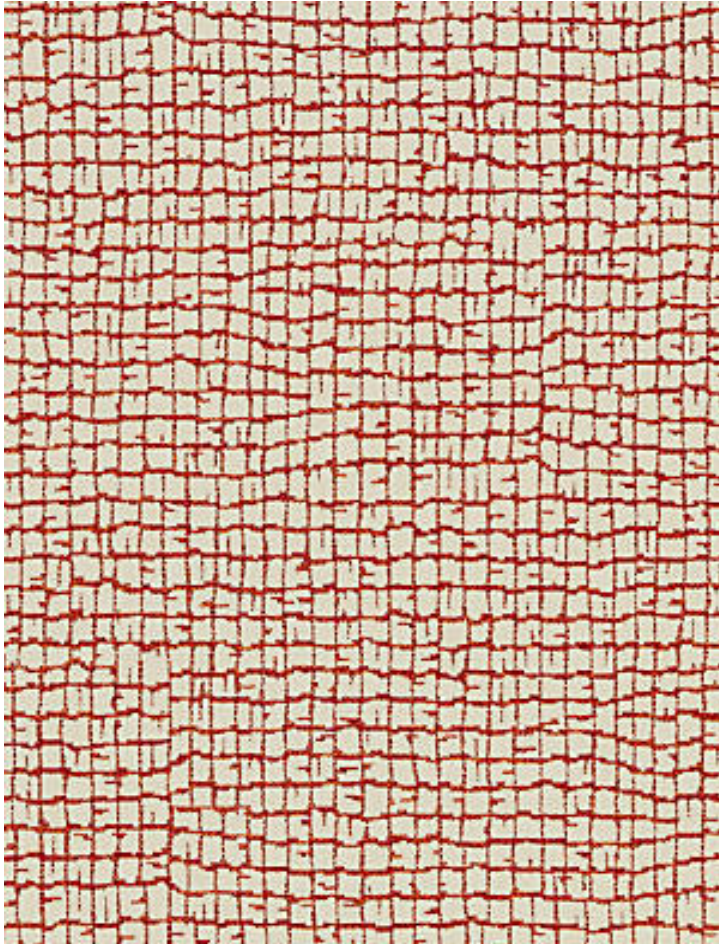

# TROYA BEACH

CORAL • PO 0001 TROY

Jacquards / Wovens from the Elements 6 - Indoor/outdoor Collection by Old World Weavers

APPROX. MATERIAL WIDTH 55" / 139.70 cm  
APPROX. REPEAT .. HORIZONTAL 13.75" / 34.93 cm  
VERTICAL 17" / 43.18 cm  
MATCH ..... STRAIGHT  
CONTENT ..... 60% POLYOLEFIN 40% POLYESTER FR  
SUGGESTED USE .. MEDIUM DUTY UPHOLSTERY  
PERFORMANCE / .. FLAME RETARDANT (FR)  
CONTRACT IMO CERTIFIED  
INDOOR / OUTDOOR  
ABRASION ..... 25,000 MARTINDALE  
FIRECODE ..... M1B1/CLASS1/EN1021PART1&2/IMO,CAL 117  
LIGHT FASTNESS .. BLUE WOOL SCALE: 7  
CLEANABILITY .... WASH IN COLD WATER WITH NO DETERGENT,  
HANG DRY  
MADE IN ..... ITALY  
STOCKED IN ..... SCALAMANDRE WAREHOUSE U.S.A.  
DESIGN ..... ABSTRACT  
GEOMETRIC  
SMALL SCALE  
SCALE ..... SMALL

#### DESIGN INSPIRATION

A favorite in the collection, this versatile small-scale contemporary is colored for indoor and outdoor use.

DETAIL IMAGE