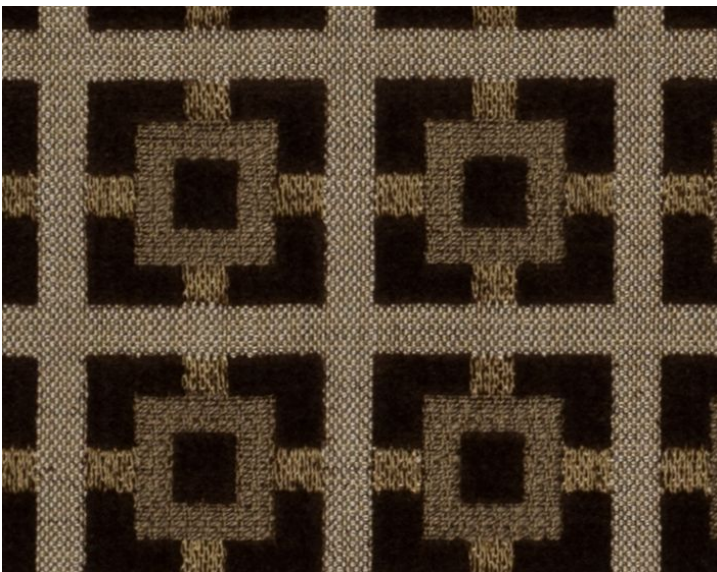

WELLINGTON SQUARE

BROWN • PN 9201 3465

Jacquards / Wovens by Grey Watkins

APPROX. MATERIAL WIDTH 54" / 137.16 cm
APPROX. REPEAT .. HORIZONTAL 2.25" / 5.72 cm
VERTICAL 2.25" / 5.72 cm
CONTENT 16% POLYESTER
37% ACRYLIC
47% VISCOSE
SUGGESTED USE .. MEDIUM DUTY MULTIPURPOSE
MADE IN TURKEY
STOCKED IN..... SCALAMANDRE WAREHOUSE U.S.A.
DESIGN GEOMETRIC
SCALE MEDIUM

DETAIL IMAGE