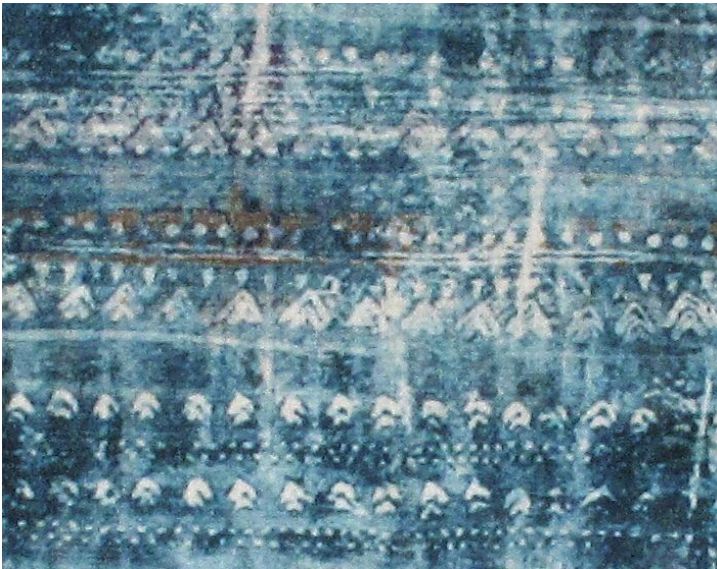

TRAVERTINE GROTTO

PEACOCK • P4 0002 2565

Velvets from the Canyon Collection by Old World Weavers

APPROX. MATERIAL WIDTH 54" / 137.16 cm
APPROX. REPEAT .. HORIZONTAL 25.5" / 64.77 cm
VERTICAL 15" / 38.10 cm
MATCH STRAIGHT
CONTENT 63% COTTON 37% VISCOSE
SUGGESTED USE .. MEDIUM DUTY MULTIPURPOSE
ABRASION 30,000 MARTINDALE
MADE IN INDIA
STOCKED IN. SCALAMANDRE WAREHOUSE U.S.A.
DESIGN ABSTRACT
TEXTURE
SCALE LARGE

DETAIL IMAGE