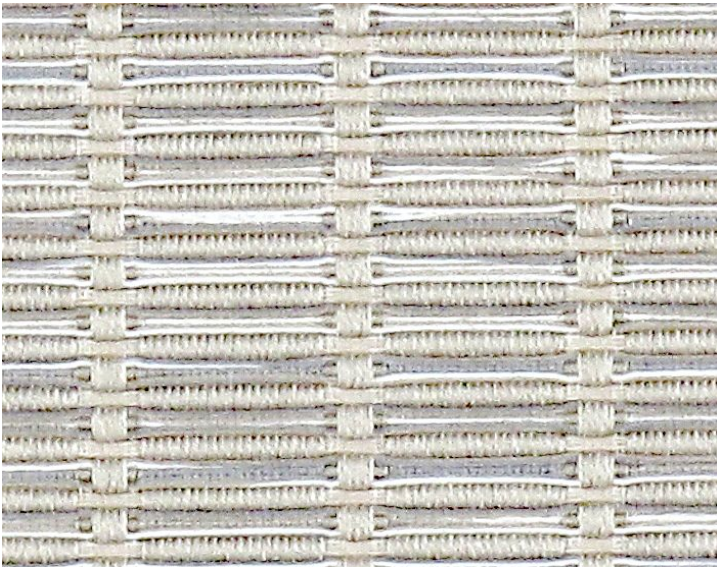

CAPRARIA

SILVER • HW 0001 8606

Plains / Textures from the Magnetics Collection by Old World Weavers

APPROX. MATERIAL WIDTH 57" / 144.78 cm
APPROX. REPEAT .. HORIZONTAL .75" / 1.91 cm
VERTICAL 0" / 0 cm
MATCH STRAIGHT
CONTENT 55% COTTON 37% VISCOSE 8% POLYESTER
SUGGESTED USE .. MEDIUM DUTY MULTIPURPOSE
ABRASION 20,000 MARTINDALE
MADE IN CHINA
STOCKED IN. SCALAMANDRE WAREHOUSE U.S.A.
DESIGN SMALL SCALE
STRIPE
TEXTURE
SCALE SMALL

DETAIL IMAGE