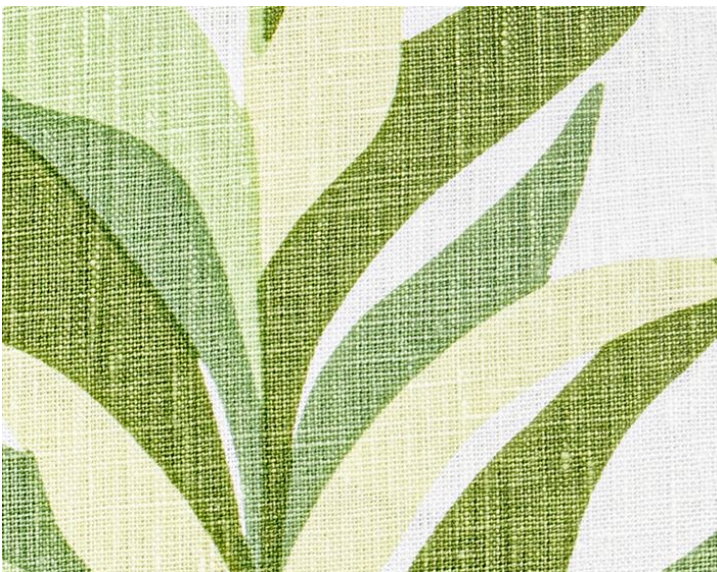

CHIRA ISLAND PILLOW

14 X 22 - LEAF • HN 0001 LBDK16652

Printed Fabrics from the Color Pop Collection by The House of Scalamandré

WHAT MAKES THIS PILLOW SPECIAL

Tone-on-tone stripes get a tropical twist with our Chira Island motif. Offered in 6 retro-inspired shades, Chira Island is available as both linen fabric and paper-backed linen wallcovering for the ultimate pattern-on-pattern room.

LEAD TIME 2 - 3 WEEKS

FIBER CONTENT . . 100% LINEN

HIDDEN ZIPPER
LUXURIOUS FEATHER DOWN INSERT INCLUDED
TWO-SIDED DESIGN

CLEANABILITY DRY CLEAN ONLY

DIMENSIONS 14" X 22"

MADE IN USA

DESIGN BOTANICAL / FOLIAGE