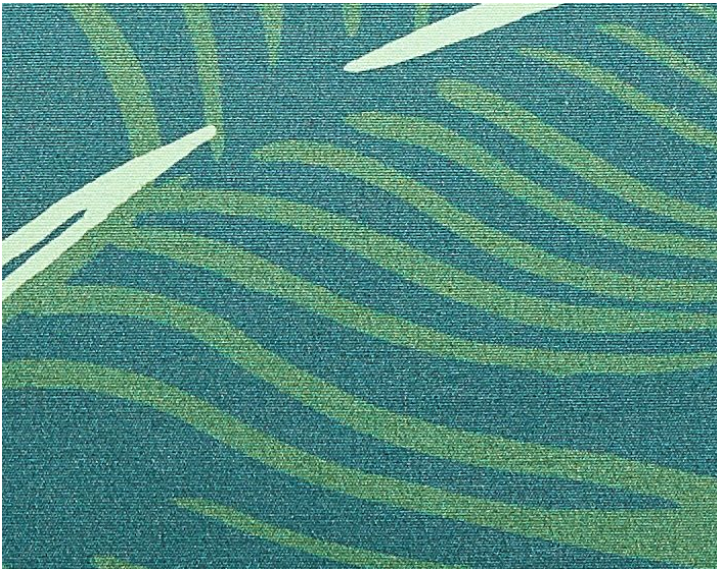

HINSON PALM PILLOW

22 X 22 - GREEN • HN 0001 HINPILL

Printed Fabrics from the Hinson Icons Collection and Hinson Palm Collection by The House of Scalamandre

WHAT MAKES THIS PILLOW SPECIAL

Featuring luxury textiles from The House of Scalamandre, this pillow was thoughtfully curated by our design team and sewn together with care in the USA. Effortlessly incorporate a piece of our rich history and signature aesthetic into your home, and shop our pre-styled pillows, made for you! For custom pillows featuring any of our other textiles, please contact pillows@scalamandre.com. Pillows are available with or without trim.

LEAD TIME	2 - 3 WEEKS
FIBER CONTENT . . .	100% COTTON
	HIDDEN ZIPPER
	LUXURIOUS FEATHER DOWN INSERT INCLUDED
	PATTERN LICENSED BY C.W. STOCKWELL
CLEANABILITY	DRY CLEAN ONLY
DIMENSIONS	22" X 22"
MADE IN	USA
DESIGN	BOTANICAL / FOLIAGE