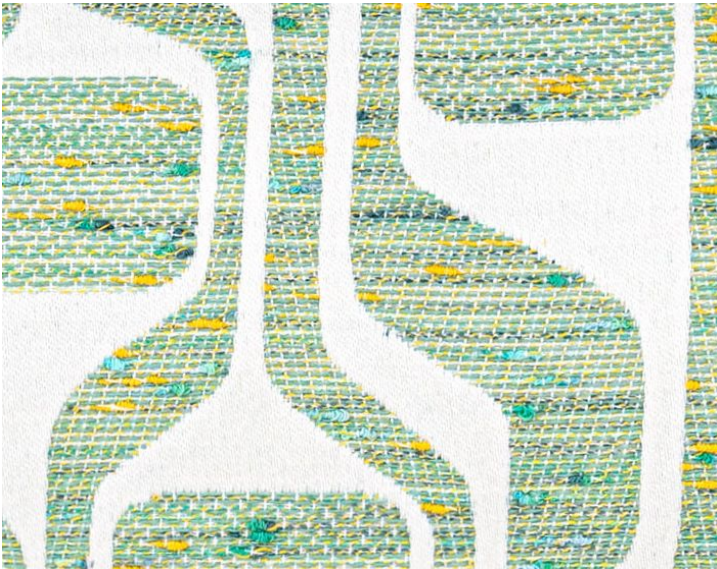

DETAIL IMAGE