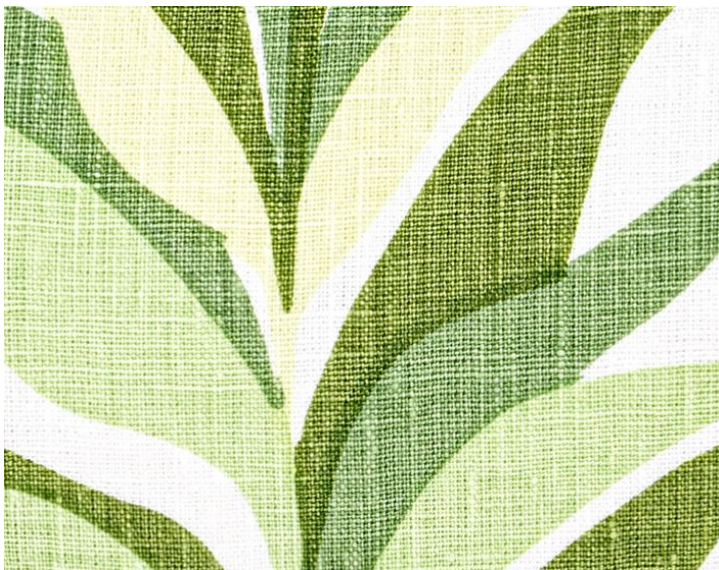

CHIRA ISLAND PILLOW

21 X 7 - LEAF • HN 0001 BADK16652

Printed Fabrics from the Color Pop Collection by The House of Scalamandré

WHAT MAKES THIS PILLOW SPECIAL

Tone-on-tone stripes get a tropical twist with our Chira Island motif. Offered in 6 retro-inspired shades, Chira Island is available as both linen fabric and paper-backed linen wallcovering for the ultimate pattern-on-pattern room.

LEAD TIME 2 - 3 WEEKS

FIBER CONTENT . . 100% LINEN

HIDDEN ZIPPER
LUXURIOUS FEATHER DOWN INSERT INCLUDED
TWO-SIDED DESIGN

CLEANABILITY DRY CLEAN ONLY

DIMENSIONS 21" X 7"

MADE IN USA

DESIGN BOTANICAL / FOLIAGE