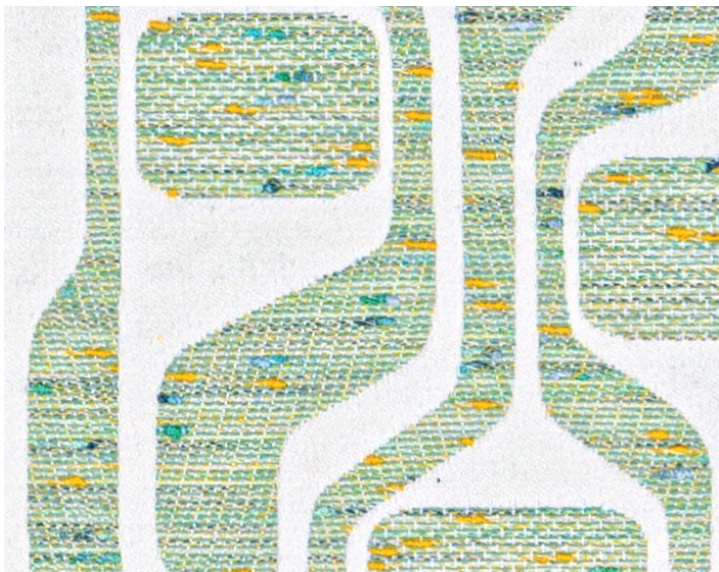

TELLY

LEAF GREEN • HN 0001 27335

Jacquards / Wovens from the Color Pop Collection by Hinson

APPROX. MATERIAL WIDTH 55" / 139.70 cm
APPROX. REPEAT .. HORIZONTAL 6.88" / 17.48 cm
VERTICAL 16.5" / 41.91 cm
MATCH STRAIGHT
CONTENT 92% COTTON 8% NYLON
FINISH..... SOFTENER
SUGGESTED USE .. MEDIUM DUTY MULTIPURPOSE
ABRASION 15,000 MARTINDALE
FIRECODE CA BULLETIN #117
LIGHT FASTNESS .. GREY SCALE: 5
CLEANABILITY DRY CLEAN ONLY
MADE IN ITALY
STOCKED IN. SCALAMANDRE WAREHOUSE U.S.A.
DESIGN ABSTRACT
GRAPHIC
SCALE MEDIUM

DESIGN INSPIRATION

This happy and chic cotton blend takes inspiration from iconic 60s style. Offered in 6 mod-like hues, Telly makes a playful, timeless choice for upholstery and pillows alike.

DETAIL IMAGE