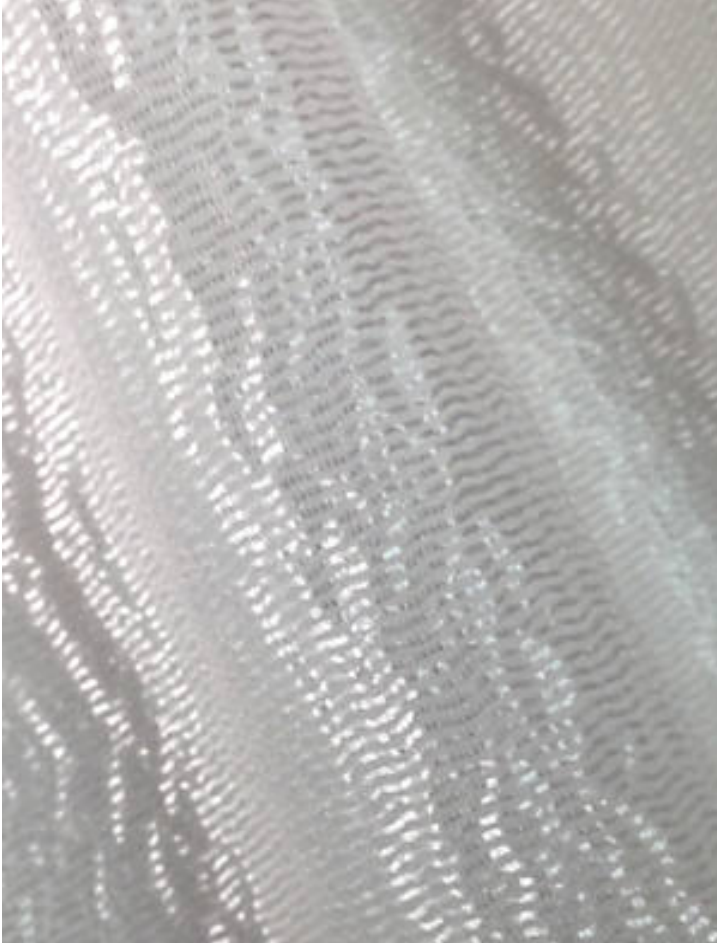

## ZEF

BLANC • H0 0001 1459

Sheers from the Signature Collection by Lelièvre Paris

APPROX. MATERIAL WIDTH 122" / 309.88 cm WIDE WIDTH  
APPROX. REPEAT .. HORIZONTAL 0" / 0 cm  
VERTICAL 0" / 0 cm  
CONTENT ..... 100% POLYESTER  
SUGGESTED USE .. LIGHT DUTY SHEER  
MADE IN ..... FRANCE  
STOCKED IN ..... SUPPLIERS WAREHOUSE EUROPE  
DESIGN ..... TEXTURE  
SCALE ..... PLAIN / SOLID

### DESIGN INSPIRATION

Wide width voile offers a gentle diffused light effect with a wave-like shimmer. In pearlescent neutral tones.

DETAIL IMAGE