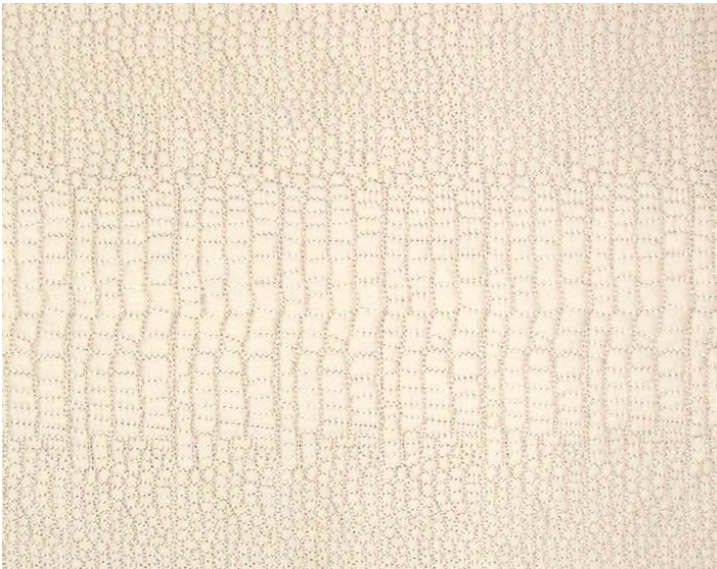

COBRA

SABLE • HO 0001 0481

Jacquards / Wovens by Old World Weavers

APPROX. MATERIAL WIDTH 53" / 134.62 cm
APPROX. REPEAT .. HORIZONTAL 2" / 5.08 cm
VERTICAL 8.75" / 22.23 cm
CONTENT 72% POLYESTER
22% NYLON
6% POLYPROPYLEN
SUGGESTED USE .. MEDIUM DUTY MULTIPURPOSE
ABRASION 10,000 MARTINDALE
MADE IN FRANCE
STOCKED IN. SCALAMANDRE WAREHOUSE U.S.A.
DESIGN ANIMAL SKIN
SCALE MEDIUM

DETAIL IMAGE