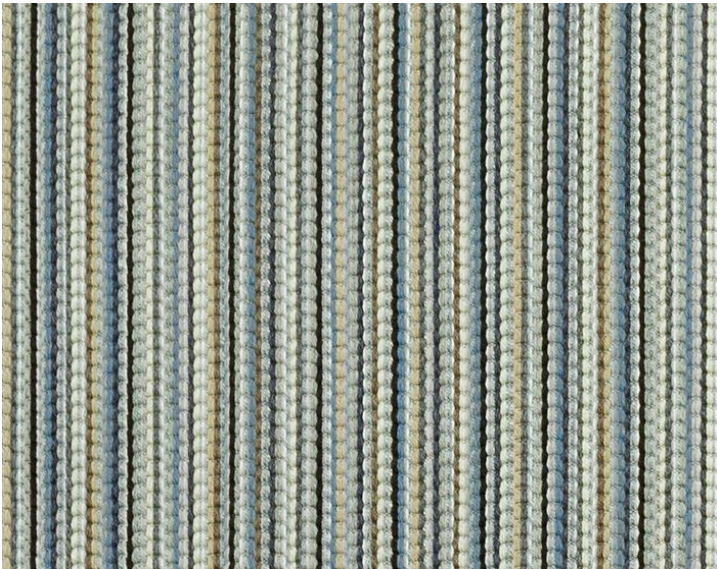

ALDER STRIPE

MOONSTONE • GW 0001 27231

Jacquards / Wovens from the Flora Collection by Grey Watkins

APPROX. MATERIAL WIDTH 51" / 129.54 cm
APPROX. REPEAT .. HORIZONTAL 8.625" / 21.91 cm
VERTICAL 0" / 0 cm
MATCH STRAIGHT
CONTENT 59% COTTON 33% WOOL 6% RAYON 2% NYLON
SUGGESTED USE .. MEDIUM DUTY UPHOLSTERY
ABRASION 20,000 MARTINDALE
CLEANABILITY DRY CLEAN ONLY
MADE IN U.S.A.
STOCKED IN..... SCALAMANDRE WAREHOUSE U.S.A.
DESIGN STRIPE
SCALE SMALL

DESIGN INSPIRATION

This unique stripe combines multiple fibers in vibrant hues to create a rich, colorful surface that is perfect for eye-catching upholstery.

DETAIL IMAGE