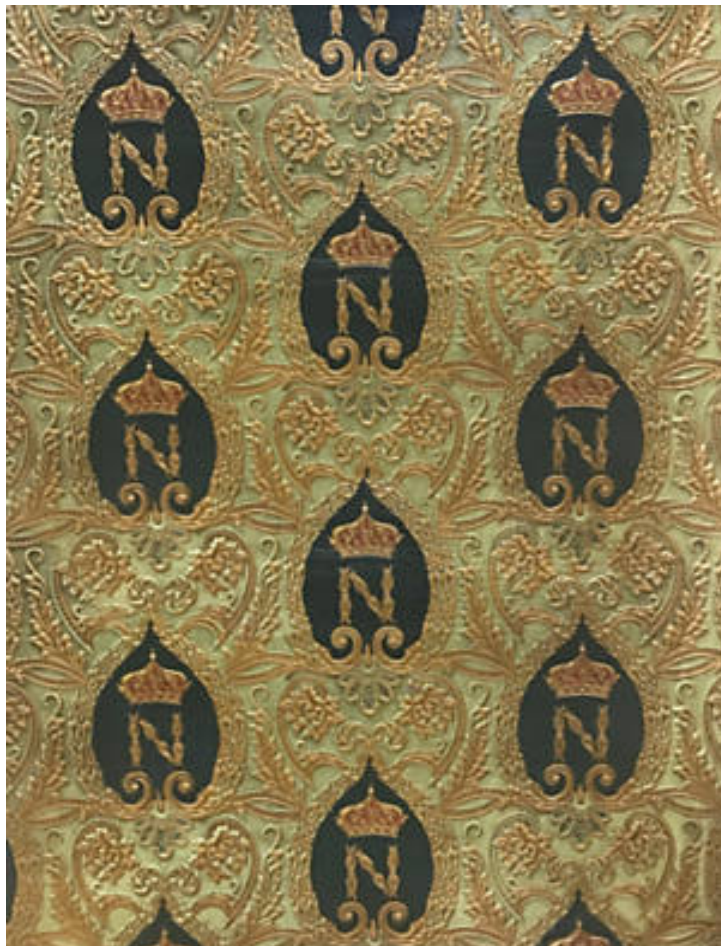

## CUIR EMPIRE

ORIGINAL • ER 0001 1301

Leathers / Faux Leathers from the Cuir De Cordoue Collection by Old World Weavers

APPROX. MATERIAL WIDTH 19" / 48.26 cm  
APPROX. REPEAT .. VERTICAL 20" / 50.80 cm  
CONTENT ..... 100% LEATHER  
A 39 X 30 PANEL IS AVAILABLE - ASK FOR PRICING  
THIS PANEL IS 19 X 20 INCHES  
SUGGESTED USE .. UPHOLSTERY  
MADE IN ..... FRANCE  
STOCKED IN ..... SUPPLIERS WAREHOUSE EUROPE  
DESIGN ..... HISTORIC MEDALLION  
SCALE ..... MEDIUM