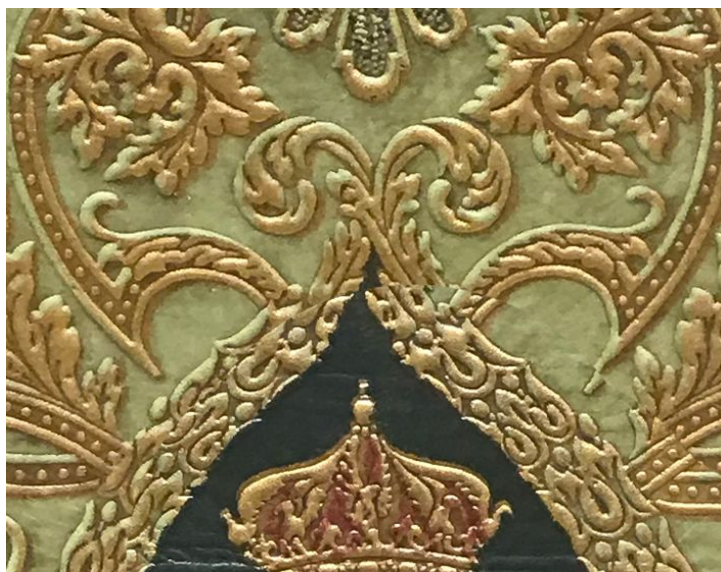

## CUIR EMPIRE

ORIGINAL • ER 0001 1301

Leathers / Faux Leathers from the Cuir De Cordoue Collection by Old World Weavers

APPROX. MATERIAL WIDTH 19" / 48.26 cm  
APPROX. REPEAT .. VERTICAL 20" / 50.80 cm  
CONTENT ..... 100% LEATHER  
A 39 X 30 PANEL IS AVAILABLE - ASK FOR PRICING  
THIS PANEL IS 19 X 20 INCHES  
SUGGESTED USE .. UPHOLSTERY  
MADE IN ..... FRANCE  
STOCKED IN ..... SUPPLIERS WAREHOUSE EUROPE  
DESIGN ..... HISTORIC MEDALLION  
SCALE ..... MEDIUM

DETAIL IMAGE