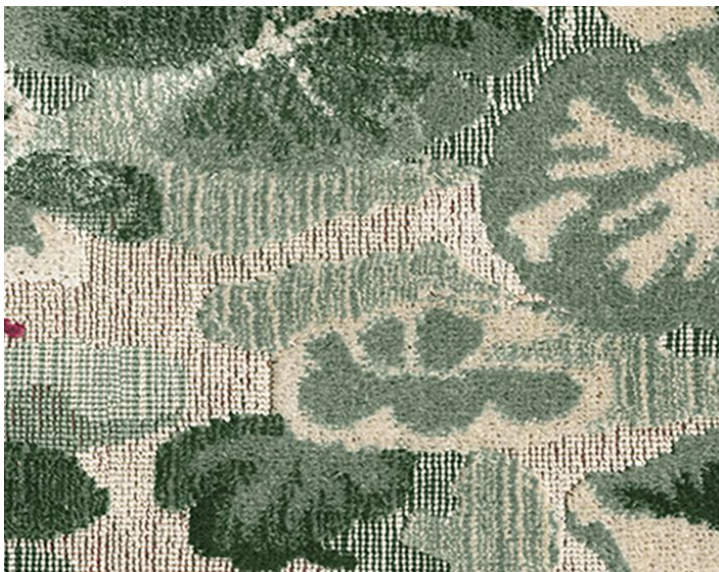

NINFEE - VINYL WALLCOVERING

SALVIA • CL 0002 WP36443

Printed Wallcoverings, Vinyls from the Colony Wallcovering Volume 3 Collection by Colony

APPROX. MATERIAL WIDTH 26.96" / 68.48 cm
APPROX. REPEAT .. HORIZONTAL 26.96" / 68.48 cm
VERTICAL 42.66" / 108.36 cm
MATCH STRAIGHT
CONTENT TYPE I VINYL ON NON-WOVEN
TRIMMED
PERFORMANCE / .. FLAME RETARDANT (FR)
CONTRACT
FIRECODE ASTM E84-CLASS A (ADHERED)
CLEANABILITY SPONGEABLE
MADE IN ITALY
STOCKED IN. SUPPLIERS WAREHOUSE ITALY
DESIGN BOTANICAL / FOLIAGE
SCALE LARGE

DESIGN INSPIRATION

A nature-inspired motif echoing the most famous water lilies of classical mythology, as well as the lotus flowers dear to the culture of ancient Egypt. This wallcovering evokes the three-dimensionality of elaborately embossed weaves and coordinates with [NINFEE VELVET](#).