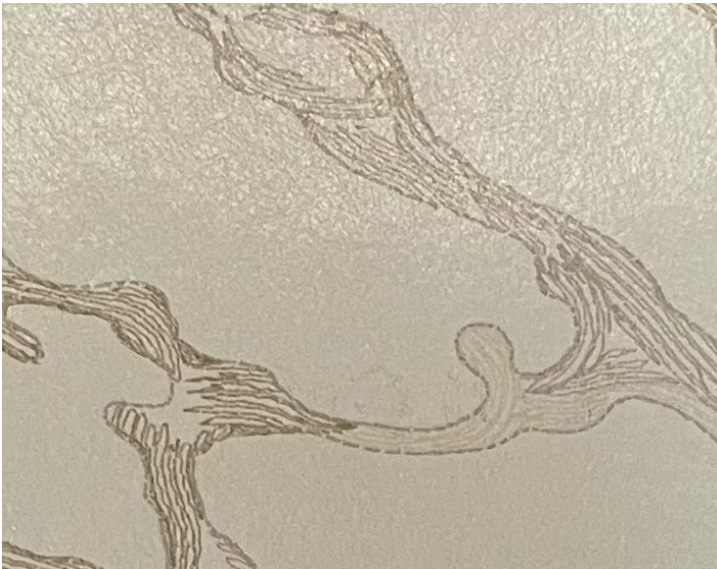

MARBLE - WALLPAPER

BOTTICINO • CL 0001 WP26880

Printed Wallcoverings from the Colony Wallcovering Volume 1 Collection by Colony

APPROX. MATERIAL WIDTH 26.75" / 67.95 cm
APPROX. REPEAT .. HORIZONTAL 26.75" / 67.95 cm
VERTICAL 31.5" / 80.01 cm
MATCH STRAIGHT
CONTENT METALLIZED NON-WOVEN (PVC, CELLULOSE & POLYESTER)
MADE IN ITALY
DESIGN ABSTRACT
SCALE LARGE

DESIGN INSPIRATION

Offered in soothing hues, this organic, metallized motif brings a beautiful sense of movement and artistry to the room. Also available as [Marble Silk Embroidery](#).

DETAIL IMAGE