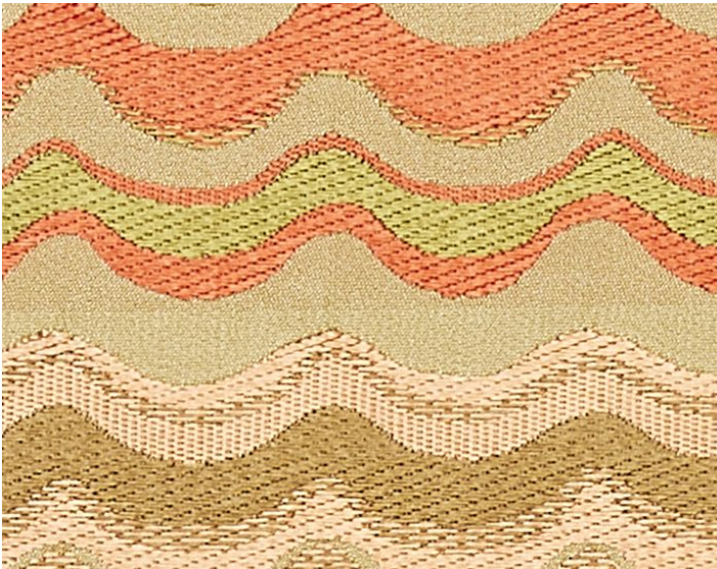

## NEW WAVE

CORAL • AB 0002 6512

Jacquards / Wovens by Old World Weavers

APPROX. MATERIAL WIDTH 54" / 137.16 cm  
APPROX. REPEAT .. HORIZONTAL 5.75" / 14.61 cm  
VERTICAL 15.7" / 39.88 cm  
CONTENT ..... 100% SILK  
SUGGESTED USE .. LIGHT DUTY MULTIPURPOSE  
ABRASION ..... 7,000 MARTINDALE  
MADE IN ..... CHINA  
STOCKED IN..... SCALAMANDRE WAREHOUSE U.S.A.  
DESIGN ..... OMBRE STRIPE  
SCALE ..... SMALL