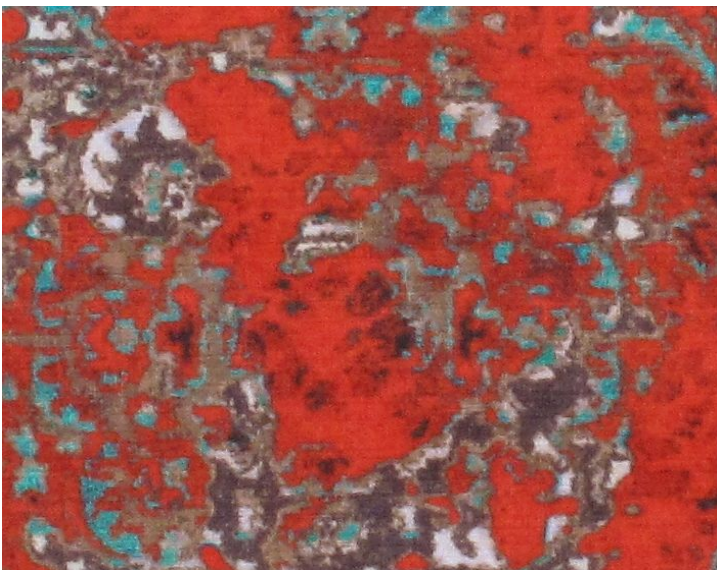

SHADE CARPET VELVET

RED SHADE • A9 0001 1985

Velvets from the Mystic & Chic Collection by Aldeco

APPROX. MATERIAL WIDTH 53.5" / 135.89 cm
APPROX. REPEAT .. HORIZONTAL 53.5" / 135.89 cm
VERTICAL 37" / 93.98 cm
MATCH STRAIGHT
CONTENT 60% VISCOSE 30% COTTON 10% POLYESTER
SUGGESTED USE .. HEAVY DUTY MULTIPURPOSE
PERFORMANCE / .. HEAVY DUTY ABRASION
CONTRACT
ABRASION 50,000 MARTINDALE
MADE IN ITALY
STOCKED IN SUPPLIERS WAREHOUSE EUROPE
DESIGN TEXTURE
SCALE LARGE

DESIGN INSPIRATION

A magnificent velvet design that symbolizes the beauty of oriental carpets with strength and mystique.

DETAIL IMAGE